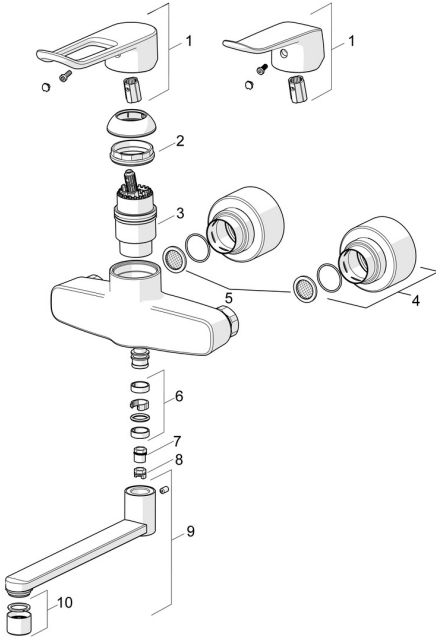

EAN: 4057304013126
static.hansa.com/01536283

Spare parts

SP01536286

	Name	Code
01	Long lever, L=162 Chrome	59914716
01	Lever, L=136 Chrome	59914719
02	Tightening nut, M42x1.5, SW 38	59914128
03	Cartridge, 4.0 Classic	59914129
04	Cover flange Chrome	59914717
05	Filter sealing, G3/4	59911076
06	Sealing kit for spout Chrome	59914720
07	Limiter, 120°	59914728
08	Spout overturning stopper, 60° / 0°	59914264
09	Spout, L=100 Chrome	59914658
09	Spout, L=200 Chrome	59914659
09	Spout, L=300 Chrome	59914660
10	Aerator, M22x1 STD PL HC A Laminar Chrome	1003610V