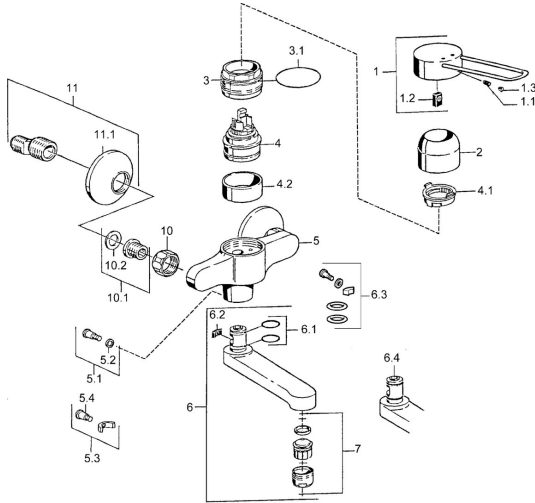

## Spare parts

### SP01526106

	Name	Code
1	Lever Chrome <b>Discontinued</b>	599015806
1.1	Screw, M5x8, SW2.5	59904755
1.2	Bushing	59904778
2	Covering cap Chrome	59911160
3	Tightening nut, M52x1, AF45	59911161
3.1	O-ring, d 39x2.5 <b>Discontinued</b>	59911162
4	Cartridge, 4.8 eco	59904601
4.1	Hot water limiter	59904759
4.2	Spacer sleeve <b>Discontinued</b>	59905871
5.1	Fixing screw, M6x12, AF2.5	59904804
5.3	Limiter	59910421
5.4	Screw, M6x10, 2,5	59911435
6	Spout, L=116 Chrome <b>Discontinued</b>	59912048
6	Spout, L=191 Chrome <b>Discontinued</b>	59912049
7	Aerator, M24x1, 7 l/min (-2013) <b>Discontinued</b>	59912004
10	Connection nut, G3/4, AF30	59902230
10.1	Seat, G1/2, L, WAF10	59904618
11	Eccentric, G3/4xG1/2 Chrome	59904793
11.1	Cover flange Chrome	59904796