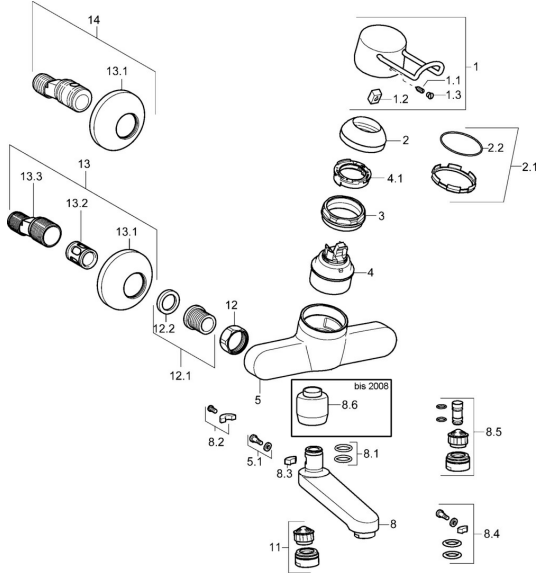

## Spare parts

### SP01526176

	Name	Code
1	Lever, L=110 Chrome <b>Discontinued</b>	01580076
1.1	Screw, M5x8, SW2.5	59904755
1.2	Bushing	59904778
1.3	Symbol plug Grey	59912112
2	Covering cap Chrome	59906563
2.1	Clamping ring	59913073
2.2	O-ring, d 46x2	59912470
3	Screw, M50x1, SW45	59913069
4	Cartridge, 4.8 eco	59904601
4.1	Hot water limiter	59904759
5.1	Fixing screw, M6x12, AF2.5	59904804
8	Spout, L=170 Chrome	59911183
8	Spout, L=96 Chrome	59910419
8	Spout, L=235 Chrome	59910417
8	Spout, L=235 (2019-) Chrome	59914767
8	Spout, L=96 (2019-) Chrome	59914765
8	Spout, L=170 (2019-) Chrome	59914766
8	Spout, L=116 Chrome <b>Discontinued</b>	59912048
8	Spout, L=145 Chrome	59911380
8.1	O-ring, d 15x2.5	59910423
8.2	Limiter	59910421
8.3	Limiter	59910422
8.4	Maintenance set	59912230
8.5	Emptying valve	59912483
8.6	Adapter, M18x1 <b>Discontinued</b>	59913074
11	Aerator, M24x1 STD PL HC A Laminar (2013-) Chrome	59914054
11	Aerator, M24x1, 7 l/min (-2013) <b>Discontinued</b>	59912004
12	Connection nut, G3/4, AF30	59902230
12.1	Seat, G1/2, L, WAF10	59904618
12.2	Retaining ring, 23.9x15.2x2	59902689
13	Eccentric, G3/4xG1/2 Chrome	59904793
13.1	Cover flange Chrome	59904796
13.2	Silencer	59904792
13.3	Eccentric connector, G3/4xG1/2, DN15	59910254
14	Eccentric coupling with stop valves and cover plates, G1/2xG3/4 Chrome	59902034
N.I.	Screw, M6x10, 2,5	59911435
N.I.	Key, SW45/SW50	59905190