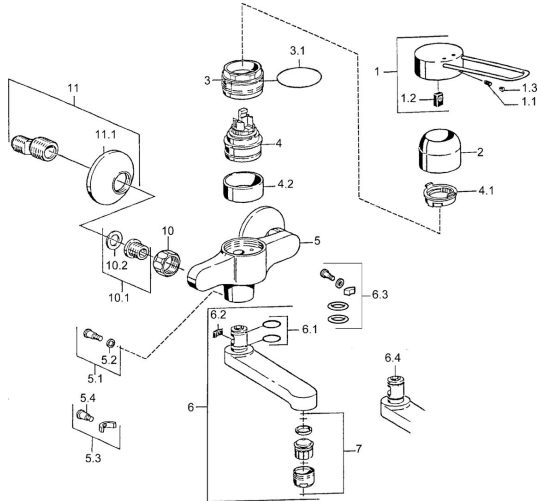

EAN: 4015474023932
static.hansa.com/01536106

Spare parts

SP01526106

	Name	Code
1	Lever Chrome Discontinued	599015806
1.1	Screw, M5x8, SW2.5	59904755
1.2	Bushing	59904778
2	Covering cap Chrome	59911160
3	Tightening nut, M52x1, AF45	59911161
3.1	O-ring, d 39x2.5 Discontinued	59911162
4	Cartridge, 4.8 eco	59904601
4.1	Hot water limiter	59904759
4.2	Spacer sleeve Discontinued	59905871
5.1	Fixing screw, M6x12, AF2.5	59904804
5.3	Limiter	59910421
5.4	Screw, M6x10, 2,5	59911435
6	Spout, L=116 Chrome Discontinued	59912048
6	Spout, L=191 Chrome Discontinued	59912049
7	Aerator, M24x1, 7 l/min (-2013) Discontinued	59912004
10	Connection nut, G3/4, AF30	59902230
10.1	Seat, G1/2, L, WAF10	59904618
11	Eccentric, G3/4xG1/2 Chrome	59904793
11.1	Cover flange Chrome	59904796