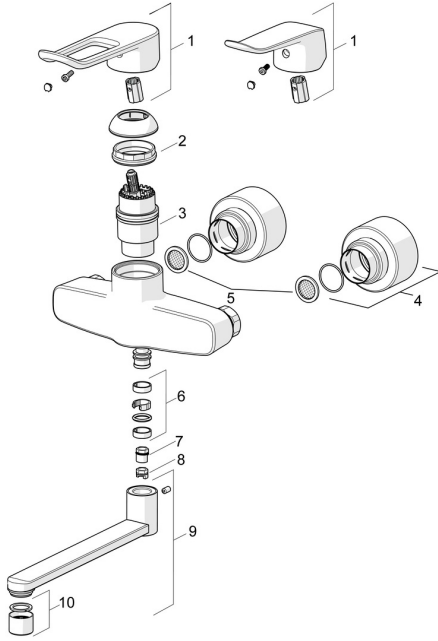

EAN: 4057304012600
static.hansa.com/01526286

Spare parts

SP01536286

	Name	Code
01	Long lever, L=162 Chrome	59914716
01	Lever, L=136 Chrome	59914719
02	Tightening nut, M42x1.5, SW 38	59914128
03	Cartridge, 4.0 Classic	59914129
04	Cover flange Chrome	59914717
05	Filter sealing, G3/4	59911076
06	Sealing kit for spout Chrome	59914720
07	Limiter, 120°	59914728
08	Spout overturning stopper, 60° / 0°	59914264
09	Spout, L=100 Chrome	59914658
09	Spout, L=200 Chrome	59914659
09	Spout, L=300 Chrome	59914660
10	Aerator, M22x1 STD PL HC A Laminar Chrome	1003610V