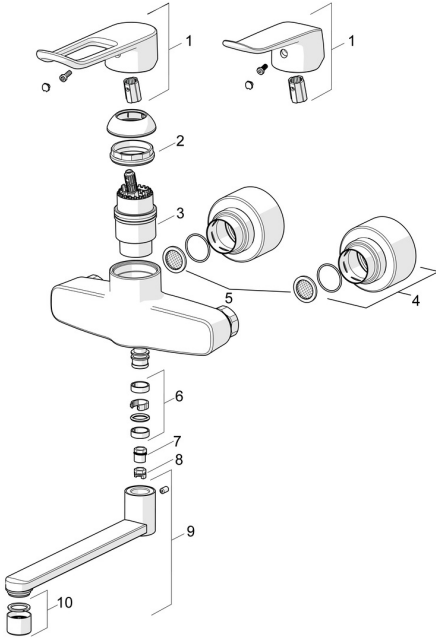

## Spare parts

### SP01536286

	Name	Code
01	Long lever, L=162 Chrome	59914716
01	Lever, L=136 Chrome	59914719
02	Tightening nut, M42x1.5, SW 38	59914128
03	Cartridge, 4.0 Classic	59914129
04	Cover flange Chrome	59914717
05	Filter sealing, G3/4	59911076
06	Sealing kit for spout Chrome	59914720
07	Limiter, 120°	59914728
08	Spout overturning stopper, 60°/0°	59914264
09	Spout, L=100 Chrome	59914658
09	Spout, L=200 Chrome	59914659
09	Spout, L=300 Chrome	59914660
10	Aerator, M22x1 STD PL HC A Laminar Chrome	1003610V