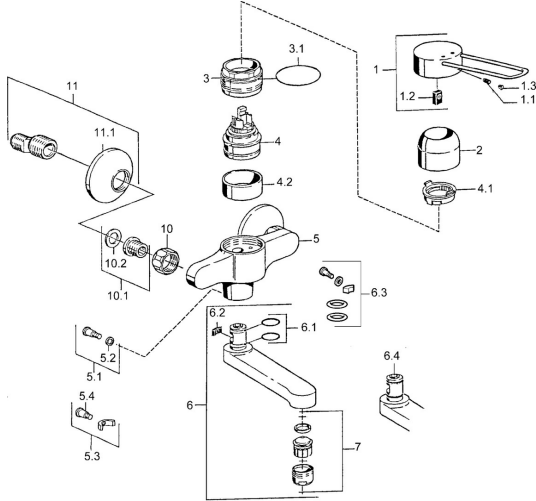

EAN: 4015474024052
static.hansa.com/01526206

Spare parts

SP01526106

	Name	Code
1	Lever Chrome Discontinued	599015806
1.1	Screw, M5x8, SW2.5	59904755
1.2	Bushing	59904778
2	Covering cap Chrome	59911160
3	Tightening nut, M52x1, AF45	59911161
3.1	O-ring, d 39x2.5 Discontinued	59911162
4	Cartridge, 4.8 eco	59904601
4.1	Hot water limiter	59904759
4.2	Spacer sleeve Discontinued	59905871
5.1	Fixing screw, M6x12, AF2.5	59904804
5.3	Limiter	59910421
5.4	Screw, M6x10, 2,5	59911435
6	Spout, L=116 Chrome Discontinued	59912048
6	Spout, L=191 Chrome Discontinued	59912049
7	Aerator, M24x1, 7 l/min (-2013) Discontinued	59912004
10	Connection nut, G3/4, AF30	59902230
10.1	Seat, G1/2, L, WAF10	59904618
11	Eccentric, G3/4xG1/2 Chrome	59904793
11.1	Cover flange Chrome	59904796