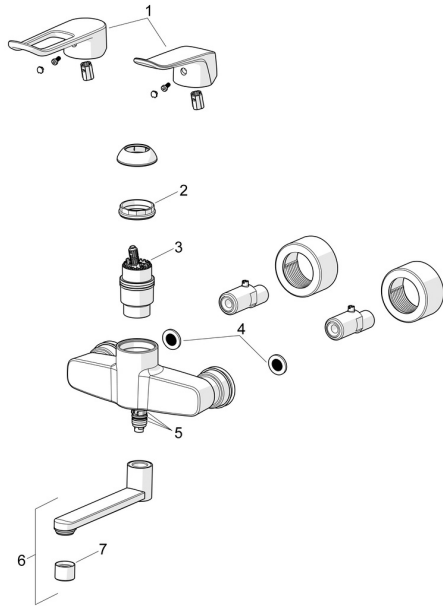

EAN: 4057304018916
static.hansa.com/01516286

Spare parts

SP01516283

	Name	Code
01	Long lever, L=162 Chrome	59914716
01	Lever, L=136 Chrome	59914719
02	Tightening nut, M42x1.5, SW 38	59914128
03	Cartridge, 4.0 Classic	59914129
04	Filter sealing, G3/4	59911076
05	Sealing kit	59914263
06	Spout, L=150 Chrome	290003
07	Aerator, M22x1 STD PL HC A Laminar Chrome	1003610V