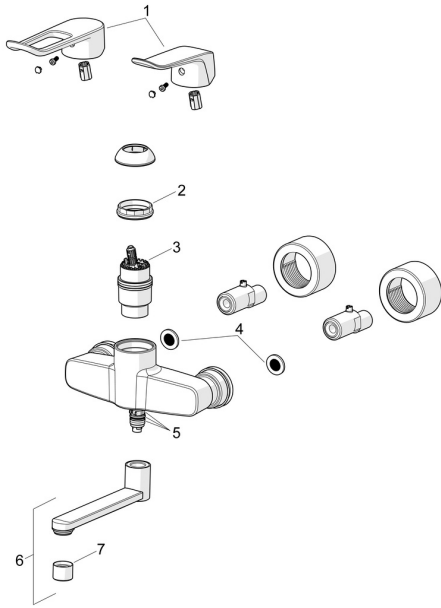

EAN: 4057304018909
static.hansa.com/01516283

Reserveonderdelen

SP01516283

| | Naam | Code |
|----|--|----------|
| 01 | Lange hendel, L=162 Chroom | 59914716 |
| 01 | Hendel, L=136 Chroom | 59914719 |
| 02 | Schroefring, M42x1,5, SW 38 | 59914128 |
| 03 | Binnenwerk, 4.0 Classic | 59914129 |
| 04 | Filter dichting, G3/4 | 59911076 |
| 05 | Dichting | 59914263 |
| 06 | Uitloop, L=150 Chroom | 290003 |
| 07 | Mousseur, M22x1 STD PL HC A Laminar Chroom | 1003610V |