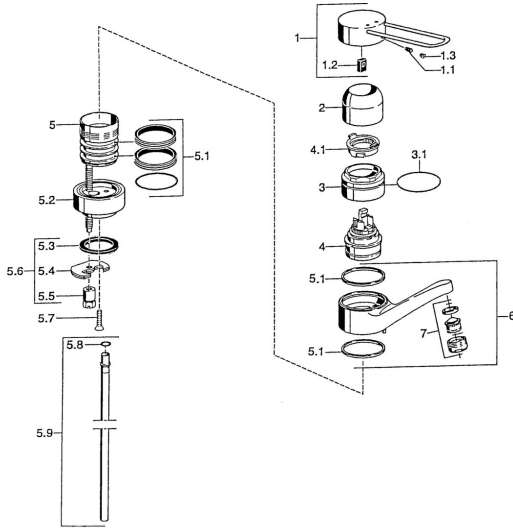

EAN: 4015474019782
static.hansa.com/01516206

Spare parts

SP01516106

	Name	Code
1	Lever Chrome Discontinued	599015806
1.1	Screw, M5x8, SW2.5	59904755
1.2	Bushing	59904778
2	Covering cap Chrome	59912044
3	Eye screw, M50x1	59912045
4	Cartridge, 4.8 eco	59904601
4.1	Hot water limiter	59904759
4.2	Spacer sleeve Discontinued	59905871
5.1	Sealing kit	59911498
5.2	Raising socket Chrome Discontinued	59912046
5.3	Gasket, 37x48x3.5	59911422
5.4	Fixing plate	59904765
5.5	Screw, M8x1, SW13	59904766
5.6	Fixing set	59910749
5.8	O-ring, 9x2	59905095
5.9	Pipe, d 10 mm, L=413	59911423
6	Spout, L=144 Chrome Discontinued	59912047
7	Aerator, M24x1, 7 l/min (-2013) Discontinued	59912004
N.I.	Flexible pipe, L=370, G3/8 Discontinued	59911626