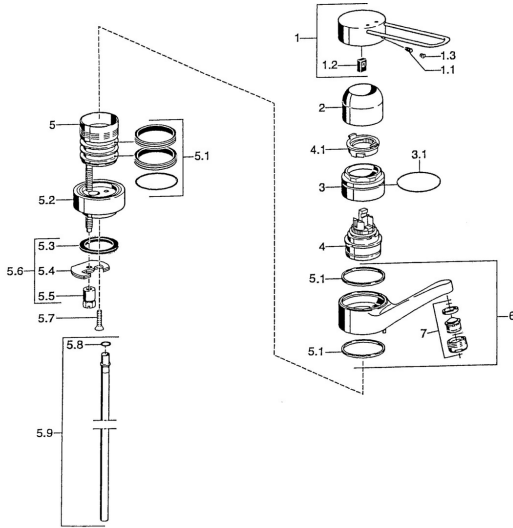

EAN: 4015474019744
static.hansa.com/01516203

Spare parts

SP01516106

	Name	Code
1	Lever Chrome Discontinued	599015806
1.1	Screw, M5x8, SW2.5	59904755
1.2	Bushing	59904778
2	Covering cap Chrome	59912044
3	Eye screw, M50x1	59912045
4	Cartridge, 4.8 eco	59904601
4.1	Hot water limiter	59904759
4.2	Spacer sleeve Discontinued	59905871
5.1	Sealing kit	59911498
5.2	Raising socket Chrome Discontinued	59912046
5.3	Gasket, 37x48x3.5	59911422
5.4	Fixing plate	59904765
5.5	Screw, M8x1, SW13	59904766
5.6	Fixing set	59910749
5.8	O-ring, 9x2	59905095
5.9	Pipe, d 10 mm, L=413	59911423
6	Spout, L=144 Chrome Discontinued	59912047
7	Aerator, M24x1, 7 l/min (-2013) Discontinued	59912004
N.I.	Flexible pipe, L=370, G3/8 Discontinued	59911626