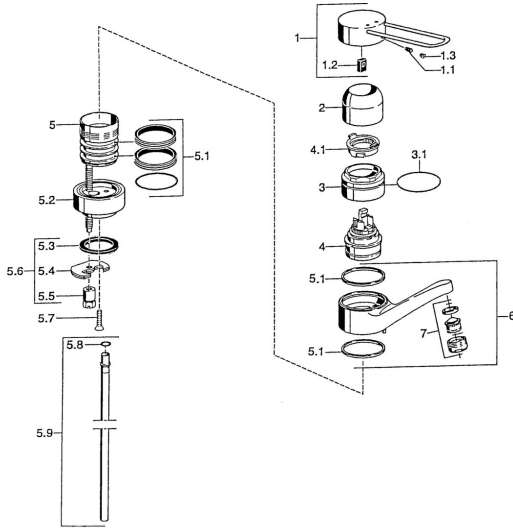

## Spare parts

### SP01516106

	Name	Code
1	Lever Chrome <b>Discontinued</b>	599015806
1.1	Screw, M5x8, SW2.5	59904755
1.2	Bushing	59904778
2	Covering cap Chrome	59912044
3	Eye screw, M50x1	59912045
4	Cartridge, 4.8 eco	59904601
4.1	Hot water limiter	59904759
4.2	Spacer sleeve <b>Discontinued</b>	59905871
5.1	Sealing kit	59911498
5.2	Raising socket Chrome <b>Discontinued</b>	59912046
5.3	Gasket, 37x48x3.5	59911422
5.4	Fixing plate	59904765
5.5	Screw, M8x1, SW13	59904766
5.6	Fixing set	59910749
5.8	O-ring, 9x2	59905095
5.9	Pipe, d 10 mm, L=413	59911423
6	Spout, L=144 Chrome <b>Discontinued</b>	59912047
7	Aerator, M24x1, 7 l/min (-2013) <b>Discontinued</b>	59912004
N.I.	Flexible pipe, L=370, G3/8 <b>Discontinued</b>	59911626