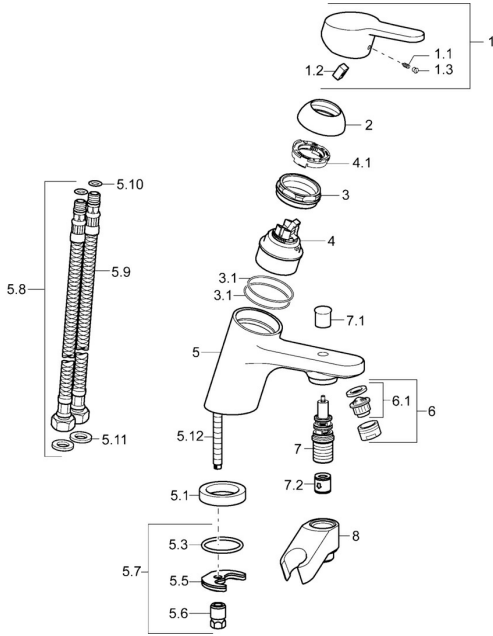

EAN: 4015474135567
static.hansa.com/01512273

Spare parts

SP01512273

| | Name | Code |
|------|-----------------------------------|----------|
| 1 | Lever, L=86 mm Chrome | 01580073 |
| 1.1 | Screw, M5x8, SW2.5 | 59904755 |
| 1.2 | Bushing | 59904778 |
| 1.3 | Symbol plug Grey | 59912112 |
| 2 | Covering cap Chrome | 59913068 |
| 3 | Screw, M50x1, SW45 | 59913069 |
| 3.1 | O-ring, d 48x2 | 59913072 |
| 4 | Cartridge, 4.8 eco | 59904601 |
| 4.1 | Hot water limiter | 59904759 |
| 5.1 | Spacer ring Discontinued | 59906787 |
| 5.3 | O-ring, 42x3.5 | 59904764 |
| 5.5 | Fixing plate | 59904765 |
| 5.6 | Screw, M8x1, SW13 | 59904766 |
| 5.7 | Fixing set | 59912113 |
| 5.8 | Flexible pipe | 59913071 |
| 5.9 | Flexible pipe, L=430, G3/8-M10x1 | 59912515 |
| 5.10 | O-ring, d 7.65x1.78 | 59902337 |
| 5.11 | Gasket, 9.5x14.4x2 | 59912551 |
| 5.12 | Fixing screw, M8x1, L=140 | 59912474 |
| 6 | Aerator, M24x1 B Chrome | 59905872 |
| 6.1 | Aerator, M22/M24 | 59905873 |
| 7 | Diverter | 59912706 |
| 7.1 | Diverter knob Chrome | 59912801 |
| 7.2 | Non-return valve | 59905714 |
| 8 | Holder Chrome Discontinued | 59912880 |
| N.I. | Key, SW45/SW50 | 59905190 |