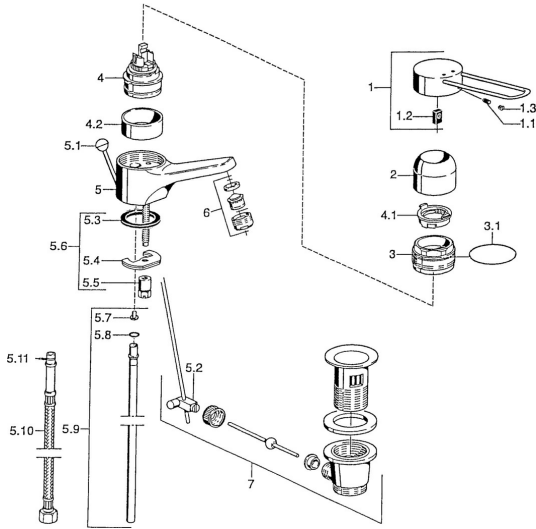

## Spare parts

### SP01506106

	Name	Code
1	Lever Chrome <b>Discontinued</b>	599015806
1.1	Screw, M5x8, SW2.5	59904755
1.2	Bushing	59904778
2	Covering cap Chrome	59911160
3	Tightening nut, M52x1, AF45	59911161
3.1	O-ring, d 39x2.5 <b>Discontinued</b>	59911162
4	Cartridge, 4.8 eco	59904601
4.1	Hot water limiter	59904759
4.2	Spacer sleeve <b>Discontinued</b>	59905871
5.2	Swivel joint	59904624
5.3	Gasket, 37x48x3.5	59911422
5.4	Fixing plate	59904765
5.5	Screw, M8x1, SW13	59904766
5.6	Fixing set	59910749
5.7	Attachment clamp <b>Discontinued</b>	59911416
5.8	O-ring, 9x2	59905095
5.9	Pipe, d 10 mm, L=413	59911423
5.10	Flexible pipe, L=370, G3/8 <b>Discontinued</b>	59911626
5.11	O-ring, d 6.75x1.78	59902351
6	Aerator, M24x1, 7 l/min (-2013) <b>Discontinued</b>	59912004
7	Pop-up waste Chrome	59904620