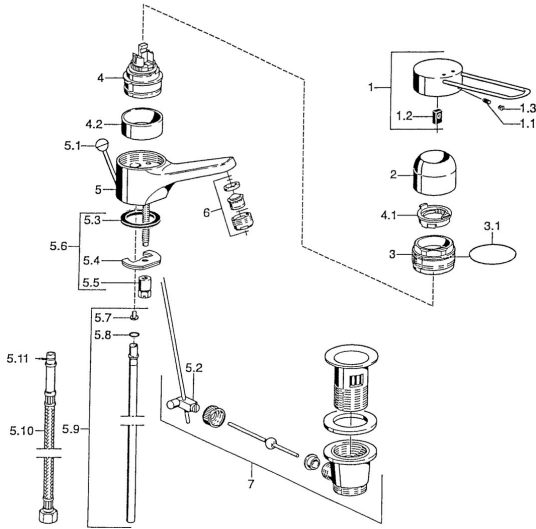

EAN: 4015474030015
static.hansa.com/01506193

Spare parts

SP01506106

	Name	Code
1	Lever Chrome Discontinued	599015806
1.1	Screw, M5x8, SW2.5	59904755
1.2	Bushing	59904778
2	Covering cap Chrome	59911160
3	Tightening nut, M52x1, AF45	59911161
3.1	O-ring, d 39x2.5 Discontinued	59911162
4	Cartridge, 4.8 eco	59904601
4.1	Hot water limiter	59904759
4.2	Spacer sleeve Discontinued	59905871
5.2	Swivel joint	59904624
5.3	Gasket, 37x48x3.5	59911422
5.4	Fixing plate	59904765
5.5	Screw, M8x1, SW13	59904766
5.6	Fixing set	59910749
5.7	Attachment clamp Discontinued	59911416
5.8	O-ring, 9x2	59905095
5.9	Pipe, d 10 mm, L=413	59911423
5.10	Flexible pipe, L=370, G3/8 Discontinued	59911626
5.11	O-ring, d 6.75x1.78	59902351
6	Aerator, M24x1, 7 l/min (-2013) Discontinued	59912004
7	Pop-up waste Chrome	59904620