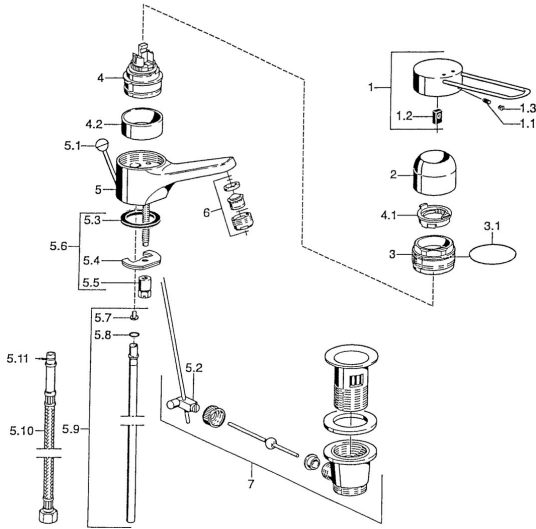

EAN: 4015474019676
static.hansa.com/01506106

Spare parts

SP01506106

	Name	Code
1	Lever Chrome Discontinued	599015806
1.1	Screw, M5x8, SW2.5	59904755
1.2	Bushing	59904778
2	Covering cap Chrome	59911160
3	Tightening nut, M52x1, AF45	59911161
3.1	O-ring, d 39x2.5 Discontinued	59911162
4	Cartridge, 4.8 eco	59904601
4.1	Hot water limiter	59904759
4.2	Spacer sleeve Discontinued	59905871
5.2	Swivel joint	59904624
5.3	Gasket, 37x48x3.5	59911422
5.4	Fixing plate	59904765
5.5	Screw, M8x1, SW13	59904766
5.6	Fixing set	59910749
5.7	Attachment clamp Discontinued	59911416
5.8	O-ring, 9x2	59905095
5.9	Pipe, d 10 mm, L=413	59911423
5.10	Flexible pipe, L=370, G3/8 Discontinued	59911626
5.11	O-ring, d 6.75x1.78	59902351
6	Aerator, M24x1, 7 l/min (-2013) Discontinued	59912004
7	Pop-up waste Chrome	59904620