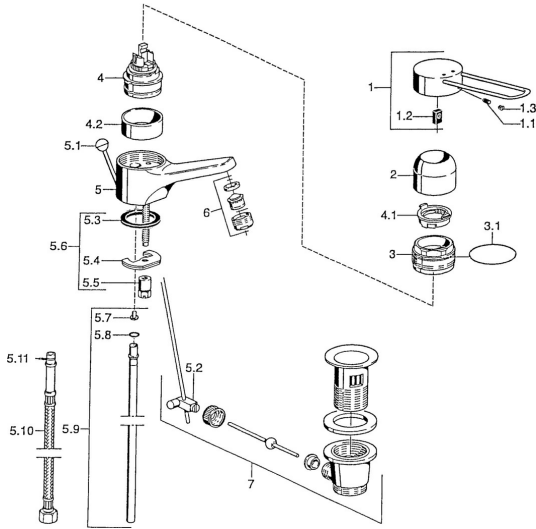

EAN: 4015474019669
static.hansa.com/01506103

Spare parts

SP01506106

	Name	Code
1	Lever Chrome Discontinued	599015806
1.1	Screw, M5x8, SW2.5	59904755
1.2	Bushing	59904778
2	Covering cap Chrome	59911160
3	Tightening nut, M52x1, AF45	59911161
3.1	O-ring, d 39x2.5 Discontinued	59911162
4	Cartridge, 4.8 eco	59904601
4.1	Hot water limiter	59904759
4.2	Spacer sleeve Discontinued	59905871
5.2	Swivel joint	59904624
5.3	Gasket, 37x48x3.5	59911422
5.4	Fixing plate	59904765
5.5	Screw, M8x1, SW13	59904766
5.6	Fixing set	59910749
5.7	Attachment clamp Discontinued	59911416
5.8	O-ring, 9x2	59905095
5.9	Pipe, d 10 mm, L=413	59911423
5.10	Flexible pipe, L=370, G3/8 Discontinued	59911626
5.11	O-ring, d 6.75x1.78	59902351
6	Aerator, M24x1, 7 l/min (-2013) Discontinued	59912004
7	Pop-up waste Chrome	59904620