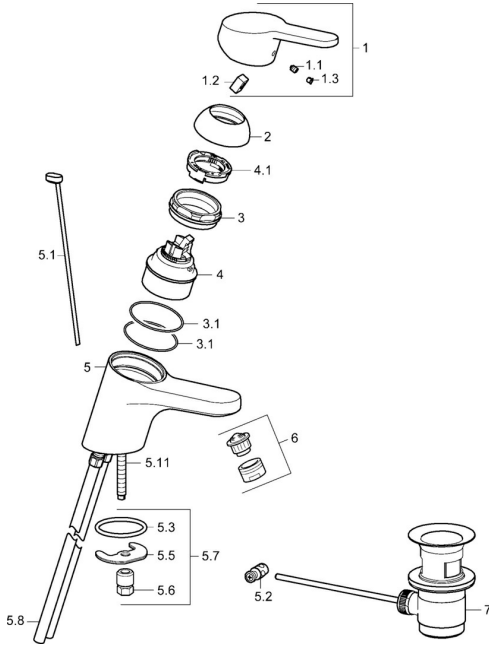

EAN: 4015474135710
static.hansa.com/01502176

Spare parts

SP01502173

	Name	Code
1	Lever, L=110 Chrome Discontinued	01580076
1	Lever, L=86 mm Chrome	01580073
1.1	Screw, M5x8, SW2.5	59904755
1.2	Bushing	59904778
1.3	Symbol plug Grey	59912112
2	Covering cap Chrome	59913068
2	Covering cap Chrome	59906563
3	Screw, M50x1, SW45	59913069
3.1	O-ring, d 48x2	59913072
4	Cartridge, 4.8 eco	59904601
4.1	Hot water limiter	59904759
5.1	Pop-up operating rod Chrome	59913067
5.2	Swivel joint	59904624
5.3	O-ring, 42x3.5	59904764
5.5	Fixing plate	59904765
5.6	Screw, M8x1, SW13	59904766
5.7	Fixing set	59910749
5.8	Pipe	59913070
5.11	Fixing screw, M8x1, L=140	59912474
6	Aerator, M24x1, 7 l/min (-2013) Discontinued	59912004
6	Aerator, M24x1 STD PL HC A Laminar (2013-) Chrome	59914054
7	Pop-up waste Chrome	59904620
N.I.	Key, SW45/SW50	59905190