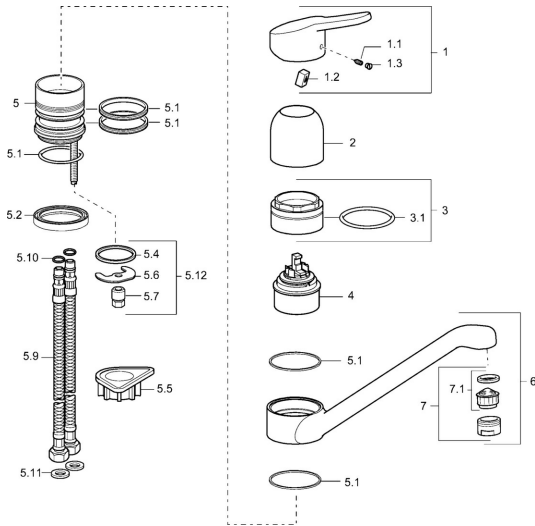

EAN: 4015474135574
static.hansa.com/01482273

Spare parts

SP01482273

	Name	Code
1	Lever, L=86 mm Chrome	01580073
1.1	Screw, M5x8, SW2.5	59904755
1.2	Bushing	59904778
1.3	Symbol plug Grey	59912112
2	Covering cap Chrome	59912044
3	Eye screw, M50x1	59912045
4	Cartridge, 4.8 eco	59904601
5.1	Sealing kit	59911498
5.4	Gasket, 37x48x3.5	59911422
5.5	Supporting plate	59910008
5.6	Fixing plate	59904765
5.7	Screw, M8x1, SW13	59904766
5.9	Flexible pipe, L=500, G3/8-M10x1	59911767
5.10	O-ring, d 7.65x1.78	59902337
5.11	Gasket, 9.5x14.4x2	59912551
5.12	Fixing set	59910749
6	Spout, L=170 Chrome Discontinued	59911499
7	Aerator, M24x1 STD HC A Chrome	59902366
7.1	Aerator, M22/24 A	59902081
N.I.	Key, SW45/SW50	59905190
N.I.	Flexible pipe, L=480, G3/8-M10x1 Discontinued	59913369