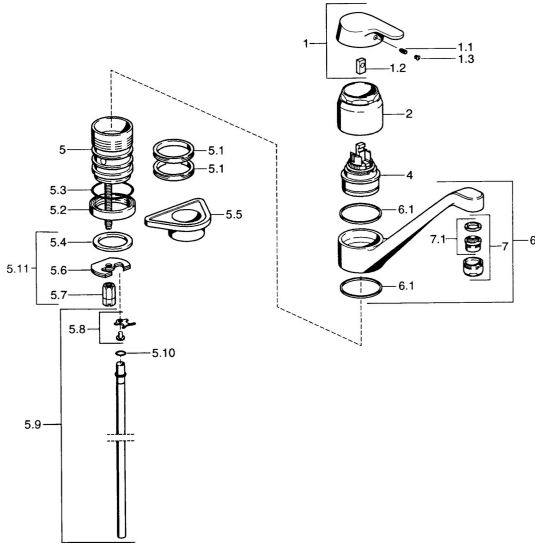

EAN: 4015474569737
static.hansa.com/01482101

Spare parts

SP01482101

	Name	Code
1	Lever Chrome Discontinued	599015801
1.1	Screw, M5x8, SW2.5	59904755
1.2	Bushing	59904778
1.3	Plug, hot/cold	59906705
4	Cartridge, 4.8 eco	59904601
5.1	Sealing kit	59911498
5.4	Gasket, 37x48x3.5	59911422
5.5	Supporting plate	59910008
5.6	Fixing plate	59904765
5.7	Screw, M8x1, SW13	59904766
5.8	Attachment clamp Discontinued	59911416
5.9	Pipe, d 10 mm, L=413	59911423
5.9	Flexible pipe, L=500, G3/8-M10x1	59911767
5.10	O-ring, 9x2	59905095
5.11	Fixing set	59910749
6	Spout, L=170 Chrome Discontinued	59911499
7	Aerator, M24x1 STD HC A Chrome	59902366
7.1	Aerator, M22/24 A	59902081