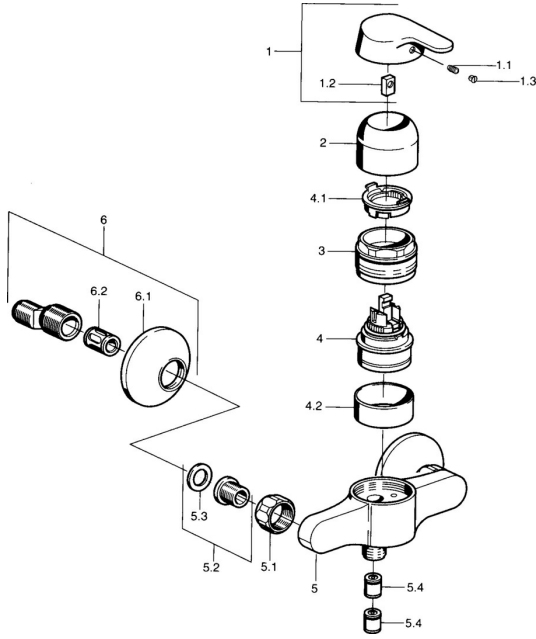

EAN: 4015474662834
static.hansa.com/01450101

Spare parts

SP01450101

	Name	Code
1	Lever Chrome Discontinued	599015801
1.1	Screw, M5x8, SW2.5	59904755
1.2	Bushing	59904778
1.3	Plug, hot/cold	59906705
2	Covering cap Chrome	59911160
3	Tightening nut, M52x1, AF45	59911161
3.1	O-ring, d 39x2.5 Discontinued	59911162
4	Cartridge, 4.8 eco	59904601
4.1	Hot water limiter	59904759
4.2	Spacer sleeve Discontinued	59905871
5.1	Connection nut, G3/4, AF30	59902230
5.2	Seat, G1/2, L, WAF10	59904618
5.3	Retaining ring, 23.9x15.2x2	59902689
5.4	Non-return valve	59905714
6	Eccentric, G3/4xG1/2 Chrome	59904793
6.1	Cover flange Chrome	59904796