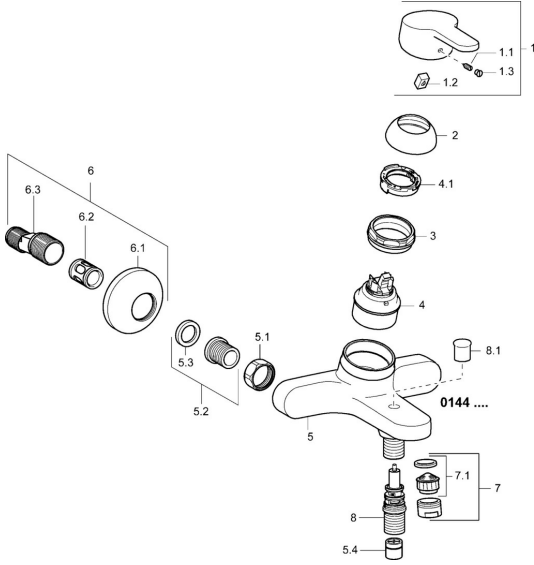

EAN: 4015474135383
static.hansa.com/01442173

Spare parts

SP01442173

	Name	Code
1	Lever, L=110 Chrome Discontinued	01580076
1	Lever, L=86 mm Chrome	01580073
1.1	Screw, M5x8, SW2.5	59904755
1.2	Bushing	59904778
1.3	Symbol plug Grey	59912112
2	Covering cap Chrome	59913068
2	Covering cap Chrome	59906563
3	Screw, M50x1, SW45	59913069
4	Cartridge, 4.8 eco	59904601
4.1	Hot water limiter	59904759
5.1	Connection nut, G3/4, AF30	59902230
5.2	Connector	59913400
5.3	Retaining ring, 23.9x15.2x2	59902689
5.4	Non-return valve	59905714
6	Eccentric, G3/4xG1/2 Chrome	59904793
6.1	Cover flange Chrome	59904796
6.2	Silencer	59904792
6.3	Eccentric connector, G3/4xG1/2, DN15	59910254
7	Aerator, M24x1 B Chrome	59905872
7.1	Aerator, M22/M24	59905873
8	Diverter	59912706
8.1	Diverter knob Chrome	59912801
N.I.	Key, SW45/SW50	59905190