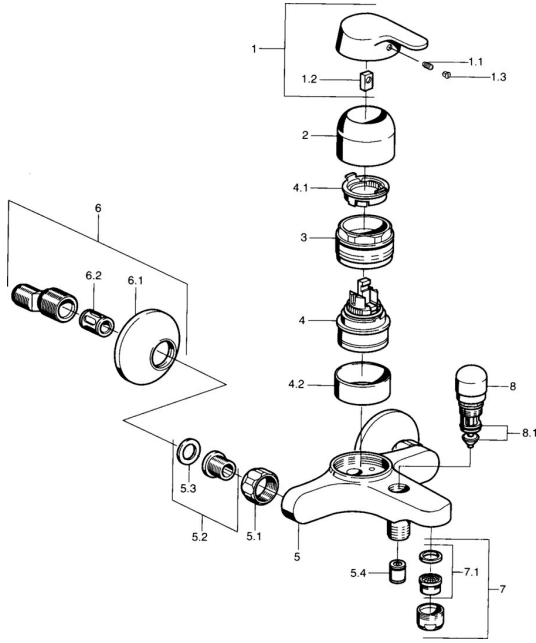

EAN: 4015474676572
static.hansa.com/01442111

Spare parts

SP01442101

	Name	Code
1	Lever Chrome Discontinued	599015801
1.1	Screw, M5x8, SW2.5	59904755
1.2	Bushing	59904778
1.3	Plug, hot/cold	59906705
2	Covering cap Chrome	59911160
3	Tightening nut, M52x1, AF45	59911161
3.1	O-ring, d 39x2.5 Discontinued	59911162
4	Cartridge, 4.8 eco	59904601
4.1	Hot water limiter	59904759
4.2	Spacer sleeve Discontinued	59905871
5.1	Connection nut, G3/4, AF30	59902230
5.2	Seat, G1/2, L, WAF10	59904618
5.3	Retaining ring, 23.9x15.2x2	59902689
5.4	Non-return valve	59905714
6	Eccentric, G3/4xG1/2 Chrome	59904793
6.1	Cover flange Chrome	59904796
6.2	Silencer	59904792
7	Aerator, M24x1 B Chrome	59905872
7.1	Aerator, M22/M24	59905873
8	Diverter Chrome	59910803
8.1	Sealing kit	59904791