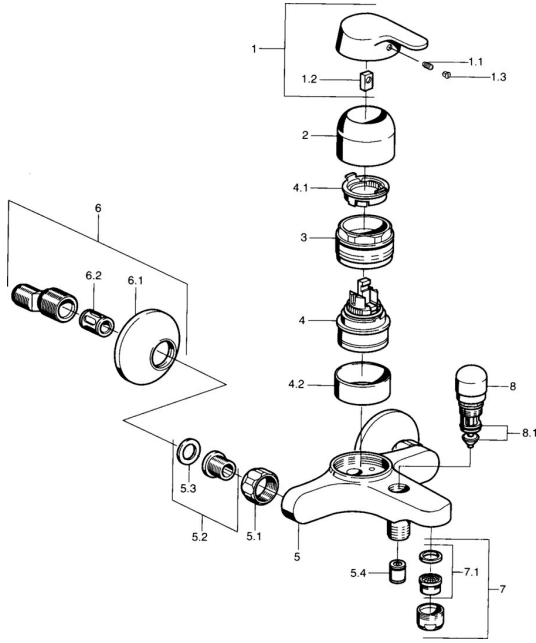

EAN: 4015474023741
static.hansa.com/01442103

Spare parts

SP01442101

	Name	Code
1	Lever Chrome Discontinued	599015801
1.1	Screw, M5x8, SW2.5	59904755
1.2	Bushing	59904778
1.3	Plug, hot/cold	59906705
2	Covering cap Chrome	59911160
3	Tightening nut, M52x1, AF45	59911161
3.1	O-ring, d 39x2.5 Discontinued	59911162
4	Cartridge, 4.8 eco	59904601
4.1	Hot water limiter	59904759
4.2	Spacer sleeve Discontinued	59905871
5.1	Connection nut, G3/4, AF30	59902230
5.2	Seat, G1/2, L, WAF10	59904618
5.3	Retaining ring, 23.9x15.2x2	59902689
5.4	Non-return valve	59905714
6	Eccentric, G3/4xG1/2 Chrome	59904793
6.1	Cover flange Chrome	59904796
6.2	Silencer	59904792
7	Aerator, M24x1 B Chrome	59905872
7.1	Aerator, M22/M24	59905873
8	Diverter Chrome	59910803
8.1	Sealing kit	59904791