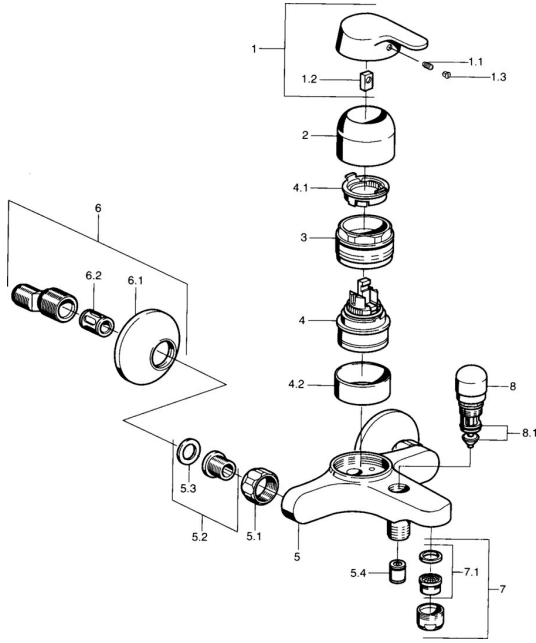

## Spare parts

### SP01442101

	Name	Code
1	Lever Chrome <span style="background-color: #cccccc;">Discontinued</span>	599015801
1.1	Screw, M5x8, SW2.5	59904755
1.2	Bushing	59904778
1.3	Plug, hot/cold	59906705
2	Covering cap Chrome	59911160
3	Tightening nut, M52x1, AF45	59911161
3.1	O-ring, d 39x2.5 <span style="background-color: #cccccc;">Discontinued</span>	59911162
4	Cartridge, 4.8 eco	59904601
4.1	Hot water limiter	59904759
4.2	Spacer sleeve <span style="background-color: #cccccc;">Discontinued</span>	59905871
5.1	Connection nut, G3/4, AF30	59902230
5.2	Seat, G1/2, L, WAF10	59904618
5.3	Retaining ring, 23.9x15.2x2	59902689
5.4	Non-return valve	59905714
6	Eccentric, G3/4xG1/2 Chrome	59904793
6.1	Cover flange Chrome	59904796
6.2	Silencer	59904792
7	Aerator, M24x1 B Chrome	59905872
7.1	Aerator, M22/M24	59905873
8	Diverter Chrome	59910803
8.1	Sealing kit	59904791