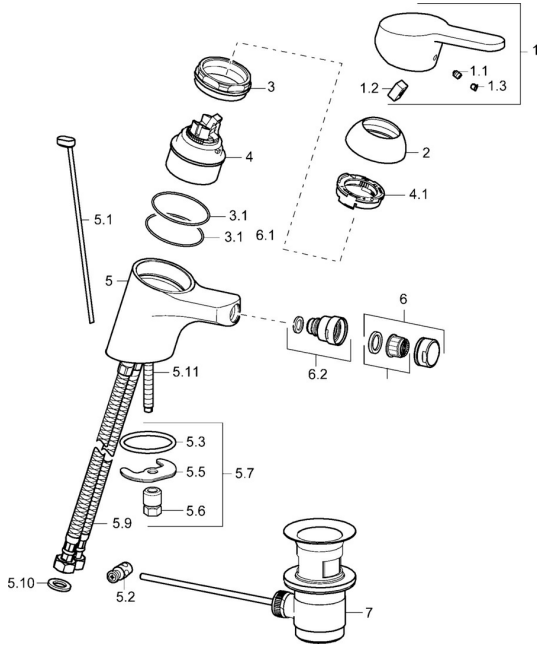

**Spare parts**
**SP01433273**

	<b>Name</b>	<b>Code</b>
1	Lever, L=86 mm Chrome	01580073
1.1	Screw, M5x8, SW2.5	59904755
1.2	Bushing	59904778
1.3	Symbol plug Grey	59912112
2	Covering cap Chrome	59913068
3	Screw, M50x1, SW45	59913069
3.1	O-ring, d 48x2	59913072
4	Cartridge, 4.8 eco	59904601
4.1	Hot water limiter	59904759
5.1	Pop-up operating rod Chrome	59913067
5.2	Swivel joint	59904624
5.3	O-ring, 42x3.5	59904764
5.5	Fixing plate	59904765
5.6	Screw, M8x1, SW13	59904766
5.7	Fixing set	59910749
5.9	Flexible pipe	59913071
5.10	Gasket, 9.5x14.4x2	59912551
5.11	Fixing screw, M8x1, L=140	59912474
6	Aerator, M24x1 STD HC A Chrome	59902366
6.1	Aerator, M22/24 A	59902081
6.2	Ball joint for bidet faucet	59910952
7	Pop-up waste Chrome	59904620
N.I.	Key, SW45/SW50	59905190
N.I.	Aerator, M24x1 (2011-)	59913739