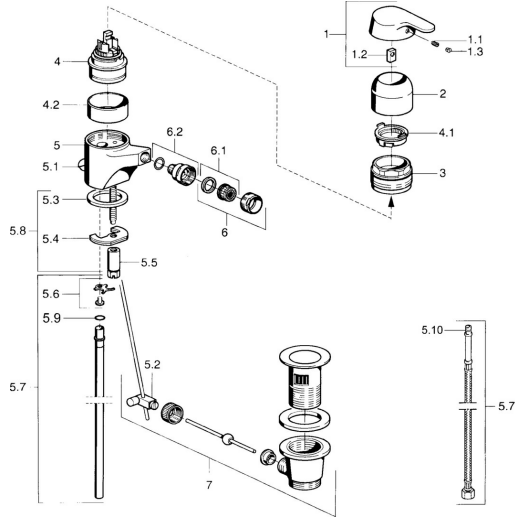

Spare parts

SP01433201

	Name	Code
1	Lever Chrome Discontinued	599015801
1.1	Screw, M5x8, SW2.5	59904755
1.2	Bushing	59904778
1.3	Plug, hot/cold	59906705
2	Covering cap Chrome	59911160
3	Tightening nut, M52x1, AF45	59911161
3.1	O-ring, d 39x2.5 Discontinued	59911162
4	Cartridge, 4.8 eco	59904601
4.1	Hot water limiter	59904759
4.2	Spacer sleeve Discontinued	59905871
5.2	Swivel joint	59904624
5.3	Gasket, 37x48x3.5	59911422
5.4	Fixing plate	59904765
5.5	Screw, M8x1, SW13	59904766
5.6	Attachment clamp Discontinued	59911416
5.7	Flexible pipe, L=370, G3/8 Discontinued	59911626
5.7	Pipe, d 10 mm, L=413	59911423
5.8	Fixing set	59910749
6	Aerator, M24x1 STD HC A Chrome	59902366
6.1	Aerator, M22/24 A	59902081
6.2	Ball joint for bidet faucet	59910952
7	Pop-up waste Chrome	59904620