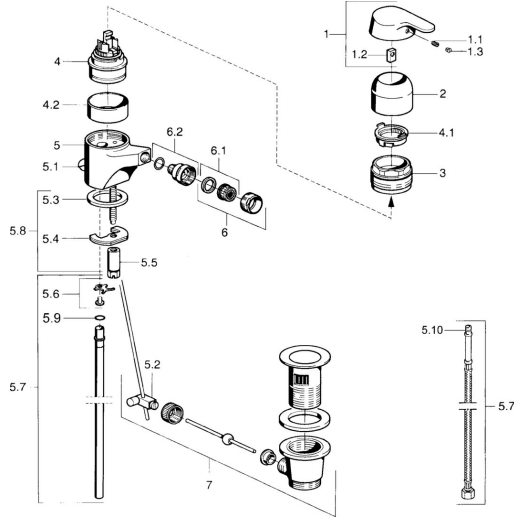

## Spare parts

### SP01433201

	Name	Code
1	Lever Chrome <b>Discontinued</b>	599015801
1.1	Screw, M5x8, SW2.5	59904755
1.2	Bushing	59904778
1.3	Plug, hot/cold	59906705
2	Covering cap Chrome	59911160
3	Tightening nut, M52x1, AF45	59911161
3.1	O-ring, d 39x2.5 <b>Discontinued</b>	59911162
4	Cartridge, 4.8 eco	59904601
4.1	Hot water limiter	59904759
4.2	Spacer sleeve <b>Discontinued</b>	59905871
5.2	Swivel joint	59904624
5.3	Gasket, 37x48x3.5	59911422
5.4	Fixing plate	59904765
5.5	Screw, M8x1, SW13	59904766
5.6	Attachment clamp <b>Discontinued</b>	59911416
5.7	Flexible pipe, L=370, G3/8 <b>Discontinued</b>	59911626
5.7	Pipe, d 10 mm, L=413	59911423
5.8	Fixing set	59910749
6	Aerator, M24x1 STD HC A Chrome	59902366
6.1	Aerator, M22/24 A	59902081
6.2	Ball joint for bidet faucet	59910952
7	Pop-up waste Chrome	59904620