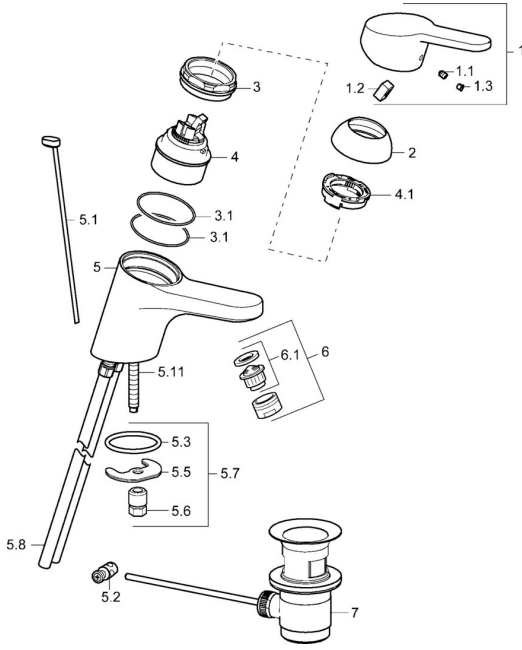

EAN: 4015474135246
static.hansa.com/0140227300006

Spare parts

SP01402173

	Name	Code
1	Lever, L=110 Chrome Discontinued	01580076
1	Lever, L=86 mm Chrome	01580073
1.1	Screw, M5x8, SW2.5	59904755
1.2	Bushing	59904778
1.3	Symbol plug Grey	59912112
2	Covering cap Chrome	59913068
3	Screw, M50x1, SW45	59913069
3.1	O-ring, d 48x2	59913072
4	Cartridge, 4.8 eco	59904601
4	Cartridge, 4.8 Eco-Top	59911431
4.1	Hot water limiter	59904759
5.1	Pop-up operating rod Chrome	59913067
5.2	Swivel joint	59904624
5.3	O-ring, 42x3.5	59904764
5.5	Fixing plate	59904765
5.6	Screw, M8x1, SW13	59904766
5.7	Fixing set	59910749
5.8	Pipe	59913070
5.11	Fixing screw, M8x1, L=140	59912474
6	Aerator, M24x1 STD HC A Chrome	59902366
6	Aerator, M24x1 (2011-)	59913739
6.1	Aerator, M22/24 A	59902081
7	Pop-up waste Chrome	59904620
N.I.	Washer with chain holder	59902219
N.I.	Flexible pipe	59913071
N.I.	Key, SW45/SW50	59905190