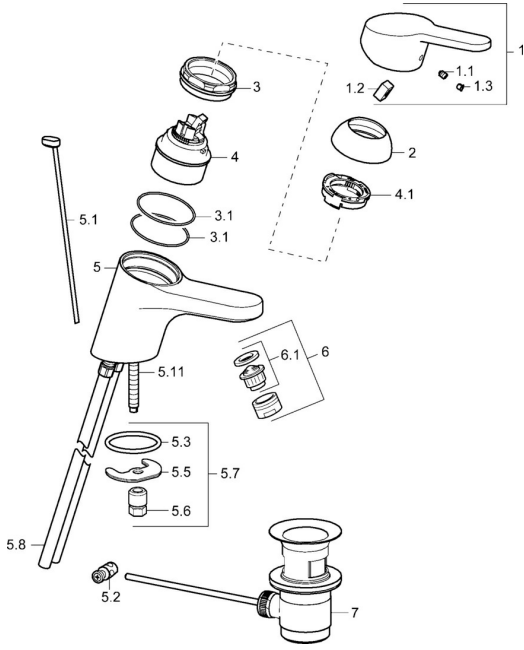

EAN: 4015474135161
static.hansa.com/0140217300006

Spare parts

SP01402173

	Name	Code
1	Lever, L=110 Chrome Discontinued	01580076
1	Lever, L=86 mm Chrome	01580073
1.1	Screw, M5x8, SW2.5	59904755
1.2	Bushing	59904778
1.3	Symbol plug Grey	59912112
2	Covering cap Chrome	59913068
3	Screw, M50x1, SW45	59913069
3.1	O-ring, d 48x2	59913072
4	Cartridge, 4.8 eco	59904601
4	Cartridge, 4.8 Eco-Top	59911431
4.1	Hot water limiter	59904759
5.1	Pop-up operating rod Chrome	59913067
5.2	Swivel joint	59904624
5.3	O-ring, 42x3.5	59904764
5.5	Fixing plate	59904765
5.6	Screw, M8x1, SW13	59904766
5.7	Fixing set	59910749
5.8	Pipe	59913070
5.11	Fixing screw, M8x1, L=140	59912474
6	Aerator, M24x1 STD HC A Chrome	59902366
6	Aerator, M24x1 (2011-)	59913739
6.1	Aerator, M22/24 A	59902081
7	Pop-up waste Chrome	59904620
N.I.	Washer with chain holder	59902219
N.I.	Flexible pipe	59913071
N.I.	Key, SW45/SW50	59905190