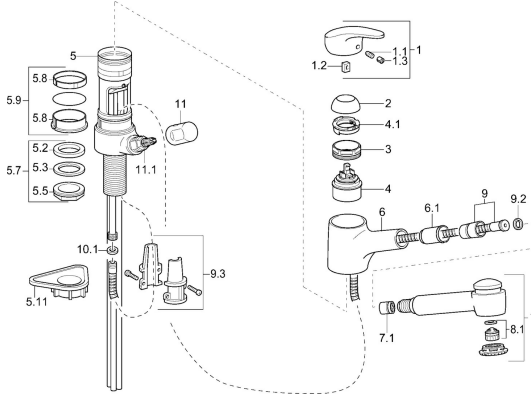

## Spare parts

### SP01392173

	Name	Code
1	Lever, L=87 mm	59914195
1.1	Screw, M5x8, SW2.5	59904755
1.2	Bushing	59904778
1.3	Symbol plug Grey	59912112
2	Covering cap Chrome	59912647
3	Eye screw, M50x1, SW45	59904775
4	Cartridge, 4.8 eco	59904601
4.1	Hot water limiter	59904759
5.7	Fixing set, M33x1.5	59912717
5.9	Sealing kit	59912646
5.11	Supporting plate	59910008
6	Spout Chrome <span style="background-color: black; color: white; padding: 2px;">Discontinued</span>	59912721
6.1	Passing-through bushing	59912724
7	Pull-out spout Chrome	59912722
7.1	Non-return valve	59905714
8.1	Aerator, M22/M24 B	59905901
9	Hose, L=1400	59912720
9.2	Gasket ring, d 21x12x2	59912304
9.3	Retainer	59906600
10	Flexible pipe, L=600, G3/8-M10x1	59912719
10.1	Gasket, 9.5x14.4x2	59912551
10.2	Coupling pipe, M10x1, M14x1, L=230	59912718
11	Handle Chrome	59910370
11.1	Headpart, G1/2	59913457