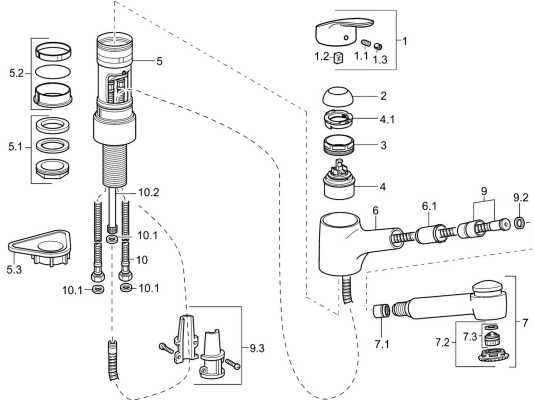

EAN: 4015474276628
static.hansa.com/01382283

Spare parts

SP01382283

	Name	Code
1	Lever, L=93 mm Chrome	01880083
1.1	Screw, M5x8, SW2.5	59904755
1.2	Bushing	59904778
1.3	Symbol plug Grey	59912112
2	Covering cap Chrome	59912647
3	Eye screw, M50x1, SW45	59904775
4	Cartridge, 4.8 eco	59904601
4.1	Hot water limiter	59904759
5.1	Fixing set	59913479
5.2	Sealing kit	59912646
5.3	Supporting plate	59910008
6	Spout Chrome Discontinued	59912721
6.1	Passing-through bushing	59912724
7	Pull-out spout Chrome	59912722
7.1	Non-return valve	59905714
7.2	Hand shower screen	59913878
7.3	Aerator, M22/M24 B	59905901
9	Hose, L=1400	59912720
9.2	Gasket ring, d 21x12x2	59912304
9.3	Retainer	59906600
10	Flexible pipe, L=600, G3/8-M10x1	59912719
10.1	Gasket, 9.5x14.4x2	59912551
10.2	Coupling pipe, M10x1, M14x1, L=230	59912718