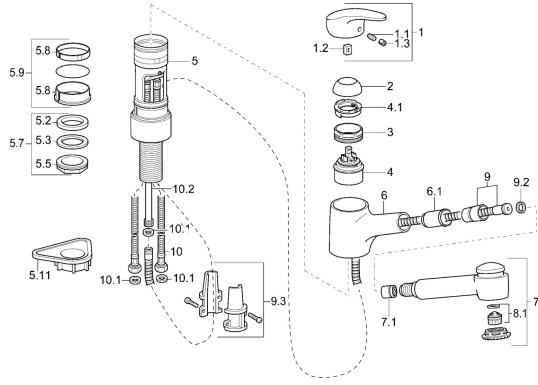

## Spare parts

### SP01382273

	Name	Code
1	Lever, L=87 mm	59914195
1.1	Screw, M5x8, SW2.5	59904755
1.2	Bushing	59904778
1.3	Symbol plug Grey	59912112
2	Covering cap Chrome	59912647
3	Eye screw, M50x1, SW45	59904775
4	Cartridge, 4.8 eco	59904601
4.1	Hot water limiter	59904759
5.7	Fixing set, M33x1.5	59912717
5.9	Sealing kit	59912646
5.11	Supporting plate	59910008
6	Spout Chrome <span style="background-color: black; color: white; padding: 2px;">Discontinued</span>	59912721
6.1	Passing-through bushing	59912724
7	Pull-out spout Chrome	59912722
8.1	Aerator, M22/M24 B	59905901
9	Hose, L=1400	59912720
9.2	Gasket ring, d 21x12x2	59912304
9.3	Retainer	59906600
10	Flexible pipe, L=600, G3/8-M10x1	59912719
10.1	Gasket, 9.5x14.4x2	59912551
10.2	Coupling pipe, M10x1, M14x1, L=230	59912718
N.I.	Hand shower screen	59913878