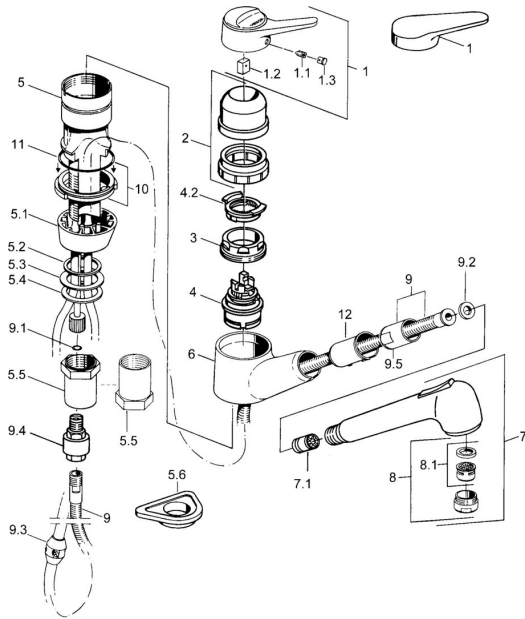

EAN: 4015474640832
static.hansa.com/0138218287

Spare parts

SP01382132

	Name	Code
1	Lever White Discontinued	5990188282
1	Lever, (-2004) Chrome	59901882
1.1	Screw, M5x8, SW2.5	59904755
1.2	Bushing	59904778
1.3	Plug, hot/cold	59906705
2	Covering cap Chrome Discontinued	59910744
2	Covering cap White Discontinued	59910746
2	Covering cap Mocha Discontinued	59910745
3	Fixing screw, M50x1, SW45	59904890
4	Cartridge, 4.8 eco	59904601
4.2	Hot water limiter	59904759
5.1	Support ring Chrome Discontinued	59905570
5.2	Gasket, 41.5x33.3x2	59902295
5.3	Gasket, 48x33.5x2	59902283
5.4	Bearing ring	59904893
5.5	Screw, R1 Discontinued	59904894
5.6	Supporting plate	59910008
6	Hand shower arm Chrome Discontinued	59905172
7	Pull-out spout Chrome	59912722
7	Pull-out spout White Discontinued	59905718
7	Hand shower Black Discontinued	59906284
7	Hand shower Chrome Discontinued	59910209
7.1	Non-return valve	59905714
8	Aerator, M24x1 STD HC B Chrome	59905830
8.1	Aerator, M22/M24 B	59905901
9	Hose, L=1500, G1/2-M14x1 Chrome	59905067
9.1	O-ring, d 7.65x1.78	59902337
9.2	Gasket, 18.5/12x2 Discontinued	59905070
9.3	Counterbalance	59905891
9.4	Nipple Discontinued	59910801
10	Retaining ring Discontinued	59906350
11	O-ring, 47.29x2.62 Discontinued	59906351
N.I.	Nipple	59912074