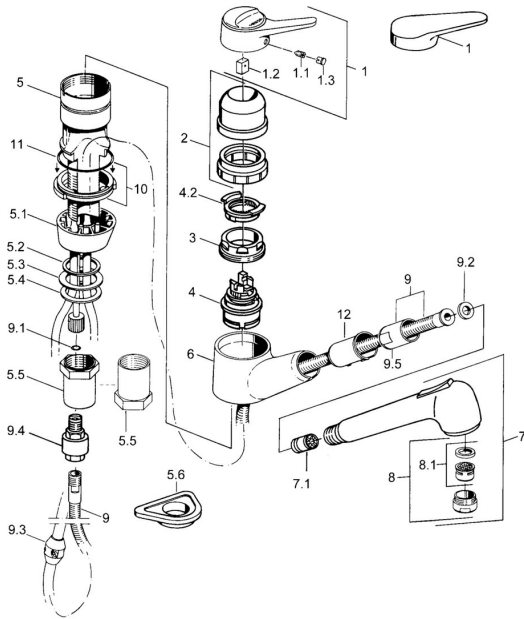

EAN: 4015474640825
static.hansa.com/0138218282

Spare parts

SP01382132

	Name	Code
1	Lever White Discontinued	5990188282
1	Lever, (-2004) Chrome	59901882
1.1	Screw, M5x8, SW2.5	59904755
1.2	Bushing	59904778
1.3	Plug, hot/cold	59906705
2	Covering cap Chrome Discontinued	59910744
2	Covering cap White Discontinued	59910746
2	Covering cap Mocha Discontinued	59910745
3	Fixing screw, M50x1, SW45	59904890
4	Cartridge, 4.8 eco	59904601
4.2	Hot water limiter	59904759
5.1	Support ring Chrome Discontinued	59905570
5.2	Gasket, 41.5x33.3x2	59902295
5.3	Gasket, 48x33.5x2	59902283
5.4	Bearing ring	59904893
5.5	Screw, R1 Discontinued	59904894
5.6	Supporting plate	59910008
6	Hand shower arm Chrome Discontinued	59905172
7	Pull-out spout Chrome	59912722
7	Pull-out spout White Discontinued	59905718
7	Hand shower Black Discontinued	59906284
7	Hand shower Chrome Discontinued	59910209
7.1	Non-return valve	59905714
8	Aerator, M24x1 STD HC B Chrome	59905830
8.1	Aerator, M22/M24 B	59905901
9	Hose, L=1500, G1/2-M14x1 Chrome	59905067
9.1	O-ring, d 7.65x1.78	59902337
9.2	Gasket, 18.5/12x2 Discontinued	59905070
9.3	Counterbalance	59905891
9.4	Nipple Discontinued	59910801
10	Retaining ring Discontinued	59906350
11	O-ring, 47.29x2.62 Discontinued	59906351
N.I.	Nipple	59912074