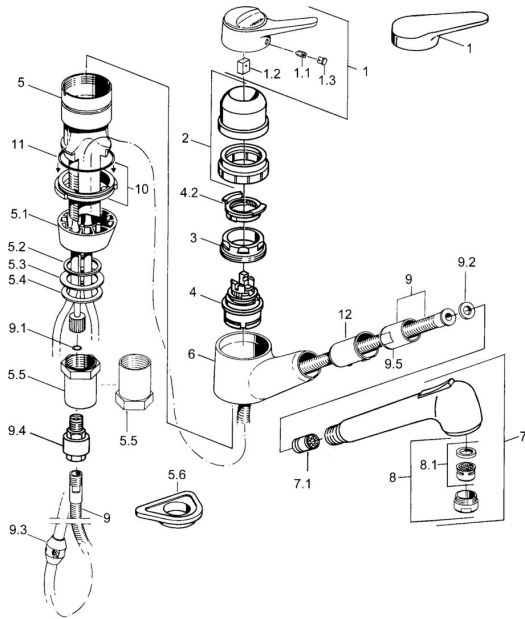

EAN: 4015474641853
static.hansa.com/01382182

Spare parts

SP01382132

| | Name | Code |
|------|--|------------|
| 1 | Lever White Discontinued | 5990188282 |
| 1 | Lever, (-2004) Chrome | 59901882 |
| 1.1 | Screw, M5x8, SW2.5 | 59904755 |
| 1.2 | Bushing | 59904778 |
| 1.3 | Plug, hot/cold | 59906705 |
| 2 | Covering cap Chrome Discontinued | 59910744 |
| 2 | Covering cap White Discontinued | 59910746 |
| 2 | Covering cap Mocha Discontinued | 59910745 |
| 3 | Fixing screw, M50x1, SW45 | 59904890 |
| 4 | Cartridge, 4.8 eco | 59904601 |
| 4.2 | Hot water limiter | 59904759 |
| 5.1 | Support ring Chrome Discontinued | 59905570 |
| 5.2 | Gasket, 41.5x33.3x2 | 59902295 |
| 5.3 | Gasket, 48x33.5x2 | 59902283 |
| 5.4 | Bearing ring | 59904893 |
| 5.5 | Screw, R1 Discontinued | 59904894 |
| 5.6 | Supporting plate | 59910008 |
| 6 | Hand shower arm Chrome Discontinued | 59905172 |
| 7 | Pull-out spout Chrome | 59912722 |
| 7 | Pull-out spout White Discontinued | 59905718 |
| 7 | Hand shower Black Discontinued | 59906284 |
| 7 | Hand shower Chrome Discontinued | 59910209 |
| 7.1 | Non-return valve | 59905714 |
| 8 | Aerator, M24x1 STD HC B Chrome | 59905830 |
| 8.1 | Aerator, M22/M24 B | 59905901 |
| 9 | Hose, L=1500, G1/2-M14x1 Chrome | 59905067 |
| 9.1 | O-ring, d 7.65x1.78 | 59902337 |
| 9.2 | Gasket, 18.5/12x2 Discontinued | 59905070 |
| 9.3 | Counterbalance | 59905891 |
| 9.4 | Nipple Discontinued | 59910801 |
| 10 | Retaining ring Discontinued | 59906350 |
| 11 | O-ring, 47.29x2.62 Discontinued | 59906351 |
| N.I. | Nipple | 59912074 |