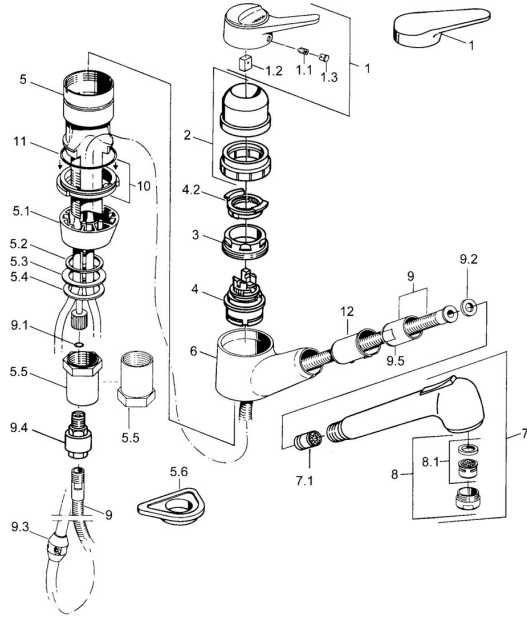

## Spare parts

### SP01382132

	Name	Code
1	Lever White <b>Discontinued</b>	5990188282
1	Lever, (-2004) Chrome	59901882
1.1	Screw, M5x8, SW2.5	59904755
1.2	Bushing	59904778
1.3	Plug, hot/cold	59906705
2	Covering cap Chrome <b>Discontinued</b>	59910744
2	Covering cap White <b>Discontinued</b>	59910746
2	Covering cap Mocha <b>Discontinued</b>	59910745
3	Fixing screw, M50x1, SW45	59904890
4	Cartridge, 4.8 eco	59904601
4.2	Hot water limiter	59904759
5.1	Support ring Chrome <b>Discontinued</b>	59905570
5.2	Gasket, 41.5x33.3x2	59902295
5.3	Gasket, 48x33.5x2	59902283
5.4	Bearing ring	59904893
5.5	Screw, R1 <b>Discontinued</b>	59904894
5.6	Supporting plate	59910008
6	Hand shower arm Chrome <b>Discontinued</b>	59905172
7	Pull-out spout Chrome	59912722
7	Pull-out spout White <b>Discontinued</b>	59905718
7	Hand shower Black <b>Discontinued</b>	59906284
7	Hand shower Chrome <b>Discontinued</b>	59910209
7.1	Non-return valve	59905714
8	Aerator, M24x1 STD HC B Chrome	59905830
8.1	Aerator, M22/M24 B	59905901
9	Hose, L=1500, G1/2-M14x1 Chrome	59905067
9.1	O-ring, d 7.65x1.78	59902337
9.2	Gasket, 18.5/12x2 <b>Discontinued</b>	59905070
9.3	Counterbalance	59905891
9.4	Nipple <b>Discontinued</b>	59910801
10	Retaining ring <b>Discontinued</b>	59906350
11	O-ring, 47.29x2.62 <b>Discontinued</b>	59906351
N.I.	Nipple	59912074