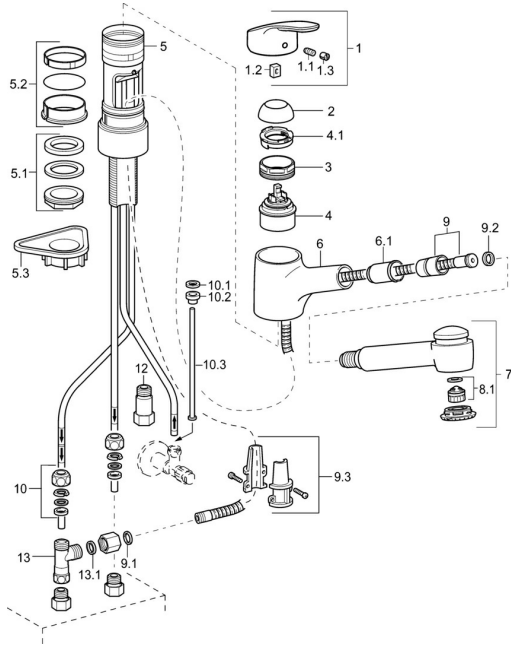

EAN: 4015474276673
static.hansa.com/01361183

Spare parts

SP01361183

	Name	Code
1	Lever, L=93 mm Chrome	01880083
1.1	Screw, M5x8, SW2.5	59904755
1.2	Bushing	59904778
1.3	Symbol plug Grey	59912112
2	Covering cap Chrome	59912647
3	Eye screw, M50x1, SW45	59904775
4	Cartridge, 4.8 eco	59904601
4.1	Hot water limiter	59904759
5.1	Fixing set, M33x1.5	59912717
5.2	Sealing kit	59912646
5.3	Supporting plate	59910008
6	Spout Chrome Discontinued	59912721
6.1	Passing-through bushing	59912724
7	Pull-out spout Chrome	59912723
8.1	Aerator, M22/24, ND	59901553
9	Hose, L=1400	59912720
9.1	Gasket, 9.5x14.4x2	59912551
9.2	Gasket ring, d 21x12x2	59912304
9.3	Retainer	59906600
10	Fitting nut	59904969
10.1	Sealing kit, 14.9x8.5x1	59902352
10.2	Sealing kit, 10x8	59902272
10.3	Hose	59902151
12	Non-return valve, G3/8xG3/8	59912107
13	T-connector, M14x1 ND	59913480
13.1	Gasket, 14.8x10x1.5 Discontinued	59905042