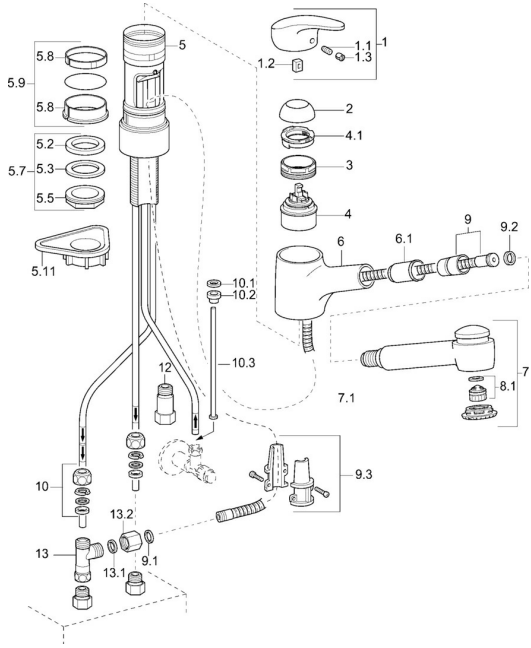

## Spare parts

### SP01361173

	Name	Code
1	Lever, L=87 mm	59914195
1.1	Screw, M5x8, SW2.5	59904755
1.2	Bushing	59904778
1.3	Symbol plug Grey	59912112
2	Covering cap Chrome	59912647
3	Eye screw, M50x1, SW45	59904775
4	Cartridge, 4.8 eco	59904601
4.1	Hot water limiter	59904759
5.7	Fixing set, M33x1.5	59912717
5.9	Sealing kit	59912646
5.11	Supporting plate	59910008
6	Spout Chrome <b>Discontinued</b>	59912721
6.1	Passing-through bushing	59912724
7	Pull-out spout Chrome	59912723
8.1	Aerator, M22/24, ND	59901553
9	Hose, L=1400	59912720
9.1	Gasket, 9.5x14.4x2	59912551
9.2	Gasket ring, d 21x12x2	59912304
9.3	Retainer	59906600
10	Fitting nut	59904969
10.1	Sealing kit, 14.9x8.5x1	59902352
10.2	Sealing kit, 10x8	59902272
10.3	Hose	59902151
12	Non-return valve, G3/8xG3/8	59912107
13	T-connector, M14x1 ND	59913480
13.1	Gasket, 14.8x10x1.5 <b>Discontinued</b>	59905042