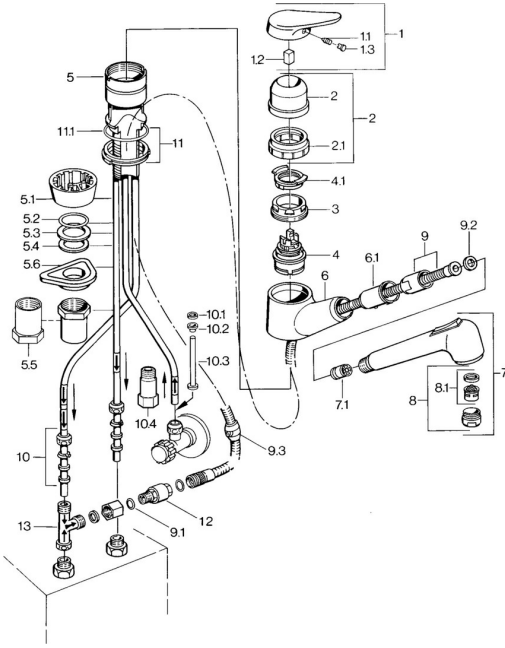

## Spare parts

### SP01361132

	Name	Code
1	Lever, (-2004) Chrome	59901882
1.1	Screw, M5x8, SW2.5	59904755
1.2	Bushing	59904778
1.3	Plug, hot/cold	59906705
2	Covering cap Chrome <b>Discontinued</b>	59910744
3	Fixing screw, M50x1, SW45	59904890
4	Cartridge, 4.8 eco	59904601
4.1	Hot water limiter	59904759
5.1	Support ring Chrome <b>Discontinued</b>	59905570
5.2	Gasket, 41.5x33.3x2	59902295
5.3	Gasket, 48x33.5x2	59902283
5.4	Bearing ring	59904893
5.5	Screw, R1 <b>Discontinued</b>	59904894
5.6	Supporting plate	59910008
6	Hand shower arm Chrome <b>Discontinued</b>	59905172
7	Hand shower Chrome <b>Discontinued</b>	59910416
7.1	Non-return valve	59905714
8	Aerator, M24x1 A, low pressure Chrome	59902692
8.1	Aerator, M22/24, ND	59901553
9	Hose, L=1500, G1/2-M14x1 Chrome	59905067
9.1	O-ring, d 7.65x1.78	59902337
9.2	Gasket, 18.5/12x2 <b>Discontinued</b>	59905070
9.3	Counterbalance	59905891
10	Fitting nut	59904969
10.1	Sealing kit, 14.9x8.5x1	59902352
10.2	Sealing kit, 10x8	59902272
10.3	Hose	59902151
11	Retaining ring <b>Discontinued</b>	59906350
11.1	O-ring, 47.29x2.62 <b>Discontinued</b>	59906351
12	Nipple <b>Discontinued</b>	59910801
13	T-connector <b>Discontinued</b>	59910798