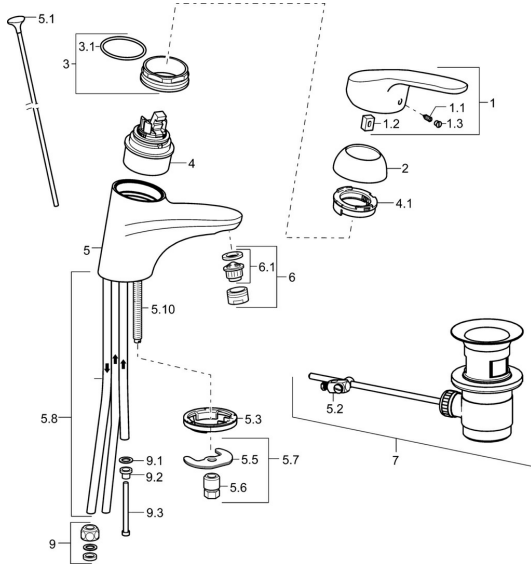

EAN: 4015474271227
static.hansa.com/01321183

Spare parts

SP01131183

	Name	Code
1	Long lever, L=138 Chrome	01880076
1	Lever, L=93 mm Chrome	01880083
1.1	Screw, M5x8, SW2.5	59904755
1.2	Bushing	59904778
1.3	Symbol plug Grey	59912112
2	Covering cap Chrome	59912638
3	Eye screw, M50x1, SW45	59904775
3.1	O-ring, d 43x2.5	59911166
4	Cartridge, 4.8 eco	59904601
4.1	Hot water limiter	59904759
5.1	Pop-up operating rod Chrome	59914053
5.2	Swivel joint	59904624
5.3	Bottom seal	59914591
5.5	Fixing plate	59904765
5.6	Screw, M8x1, SW13	59904766
5.7	Fixing set	59910749
5.8	Pipe Discontinued	59911173
5.10	Fixing screw, M8x1, L=140	59912474
6	Aerator, M24x1 A, low pressure Chrome	59902692
6.1	Aerator, M22/24, ND	59901553
7	Pop-up waste Chrome	59904620
9	Fitting nut	59904969
9.1	Sealing kit, 14.9x8.5x1	59902352
9.2	Sealing kit, 10x8	59902272
9.3	Hose	59902151