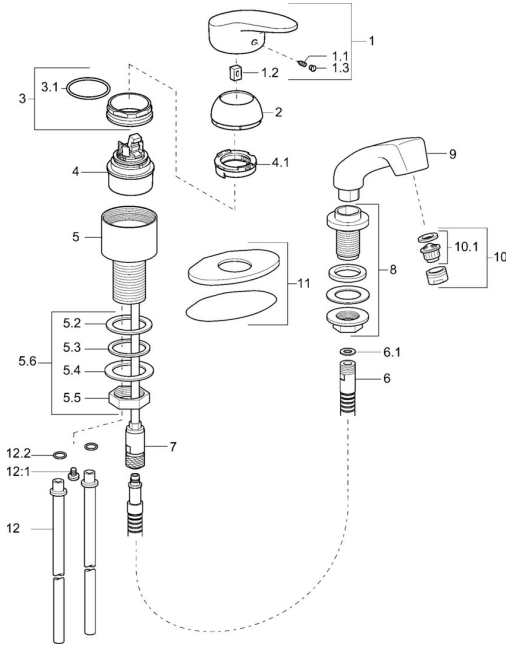

EAN: 4015474078475
static.hansa.com/01262173

Spare parts

SP01262173

	Name	Code
1	Lever, L=87 mm	59914195
1.1	Screw, M5x8, SW2.5	59904755
1.2	Bushing	59904778
1.3	Symbol plug Grey	59912112
2	Covering cap Chrome	59912638
3	Eye screw, M50x1, SW45	59904775
3.1	O-ring, d 43x2.5	59911166
4	Cartridge, 4.8 eco	59904601
4.1	Hot water limiter	59904759
5.2	Gasket, 41.5x33.3x2	59902295
5.3	Gasket, 48x33.5x2	59902283
5.4		
5.5		
5.6		
6	Hose, L=1250	59902137
6.1	Gasket, 13.5x8x1	59902311
7	Nipple	59912074
8	Passing-through bushing	59910055
9	Hand shower	59910054
10	Aerator, M24x1 STD HC A Chrome	59902366
10.1	Aerator, M22/24 A	59902081
11	Cover flange Chrome	59911328
12	Pipe, d 10 mm, L=413	59911423
12	Flexible pipe, L=370, G3/8 Discontinued	59911626
12.1	Attachment clamp Discontinued	59911416
12.2	O-ring, 9x2	59905095