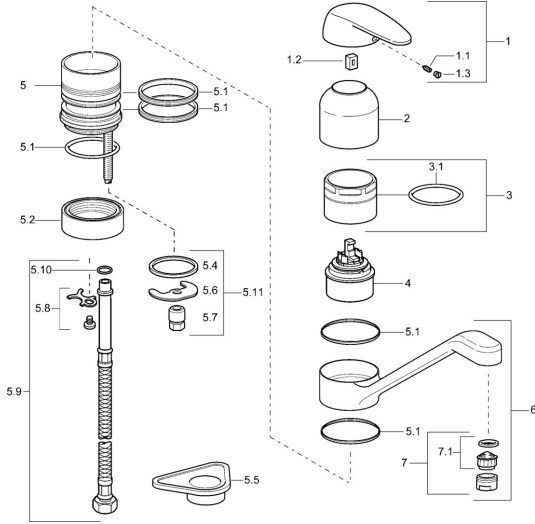

EAN: 4015474038578
static.hansa.com/01232204

Spare parts

SP01232204

	Name	Code
1	Lever	59913904
1.1	Screw, M5x8, SW2.5	59904755
1.2	Bushing	59904778
1.3	Plug, hot/cold	59906705
2	Covering cap Chrome	59912044
3	Eye screw, M50x1	59912045
4	Cartridge, 4.8 eco	59904601
5.1	Sealing kit	59911498
5.4	Gasket, 37x48x3.5	59911422
5.5	Supporting plate	59910008
5.6	Fixing plate	59904765
5.7	Screw, M8x1, SW13	59904766
5.8	Attachment clamp Discontinued	59911416
5.9	Flexible pipe, L=370, G3/8 Discontinued	59911626
5.10	O-ring, d 6.75x1.78	59902351
5.11	Fixing set	59910749
6	Spout, L=170 Chrome Discontinued	59911499
7	Aerator, M24x1 STD HC A Chrome	59902366
7.1	Aerator, M22/24 A	59902081