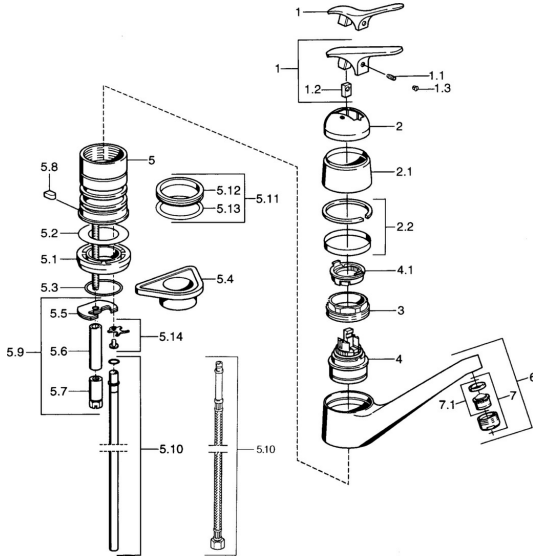

EAN: 4015474661585
static.hansa.com/0123210283

Spare parts

SP01232102

	Name	Code
1.1	Screw, M5x8, SW2.5	59904755
1.2	Bushing	59904778
1.3	Plug, hot/cold	59906705
2	Covering cap Chrome Discontinued	59905867
2.2	Covering ring Discontinued	59911424
3	Fixing screw, M50x1, SW45	59904890
4	Cartridge, 4.8 eco	59904601
4.1	Hot water limiter	59904759
5.2	Gasket, 59x26x0.5 Discontinued	59911425
5.3	O-ring, d 38x3.5	59910236
5.4	Supporting plate	59910008
5.5	Fixing plate	59904765
5.7	Screw, M8x1, SW13	59904766
5.8	Retainer Discontinued	59905690
5.9	Fixing set	59910749
5.10	Coupling pipe Discontinued	59910629
5.11	Sealing kit	59904891
5.12	Gasket, 40.3x6	59911387
5.13	O-ring, 47.22x3.53 Discontinued	59911386
5.14	Attachment clamp Discontinued	59911416
6	Spout Chrome Discontinued	59910640
7	Aerator, M24x1 Mocha Discontinued	59904998
7	Aerator, M24x1 STD HC A Chrome	59902366
7	Aerator, M24x1 A White Discontinued	59905419
7.1	Aerator, M22/24 A	59902081