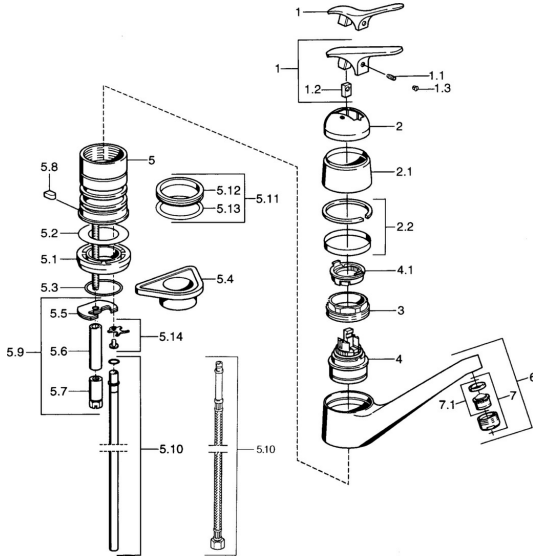

## Spare parts

### SP01232102

|      | Name                                       | Code     |
|------|--|----------|
| 1.1  | Screw, M5x8, SW2.5                         | 59904755 |
| 1.2  | Bushing                                    | 59904778 |
| 1.3  | Plug, hot/cold                             | 59906705 |
| 2    | Covering cap Chrome <b>Discontinued</b>    | 59905867 |
| 2.2  | Covering ring <b>Discontinued</b>          | 59911424 |
| 3    | Fixing screw, M50x1, SW45                  | 59904890 |
| 4    | Cartridge, 4.8 eco                         | 59904601 |
| 4.1  | Hot water limiter                          | 59904759 |
| 5.2  | Gasket, 59x26x0.5 <b>Discontinued</b>      | 59911425 |
| 5.3  | O-ring, d 38x3.5                           | 59910236 |
| 5.4  | Supporting plate                           | 59910008 |
| 5.5  | Fixing plate                               | 59904765 |
| 5.7  | Screw, M8x1, SW13                          | 59904766 |
| 5.8  | Retainer <b>Discontinued</b>               | 59905690 |
| 5.9  | Fixing set                                 | 59910749 |
| 5.10 | Coupling pipe <b>Discontinued</b>          | 59910629 |
| 5.11 | Sealing kit                                | 59904891 |
| 5.12 | Gasket, 40.3x6                             | 59911387 |
| 5.13 | O-ring, 47.22x3.53 <b>Discontinued</b>     | 59911386 |
| 5.14 | Attachment clamp <b>Discontinued</b>       | 59911416 |
| 6    | Spout Chrome <b>Discontinued</b>           | 59910640 |
| 7    | Aerator, M24x1 Mocha <b>Discontinued</b>   | 59904998 |
| 7    | Aerator, M24x1 STD HC A Chrome             | 59902366 |
| 7    | Aerator, M24x1 A White <b>Discontinued</b> | 59905419 |
| 7.1  | Aerator, M22/24 A                          | 59902081 |