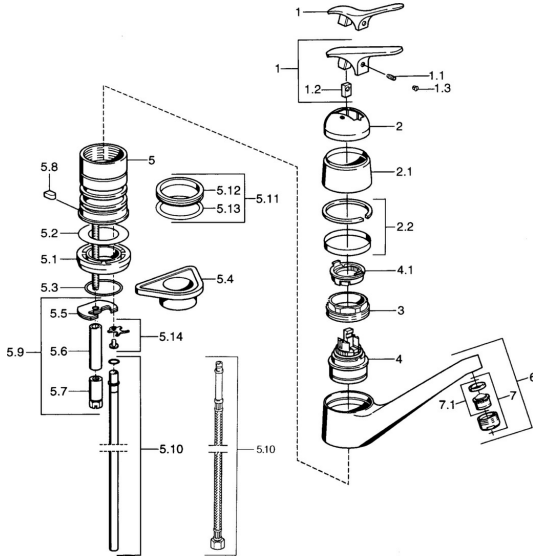

## Spare parts

### SP01232102

	Name	Code
1.1	Screw, M5x8, SW2.5	59904755
1.2	Bushing	59904778
1.3	Plug, hot/cold	59906705
2	Covering cap Chrome <b>Discontinued</b>	59905867
2.2	Covering ring <b>Discontinued</b>	59911424
3	Fixing screw, M50x1, SW45	59904890
4	Cartridge, 4.8 eco	59904601
4.1	Hot water limiter	59904759
5.2	Gasket, 59x26x0.5 <b>Discontinued</b>	59911425
5.3	O-ring, d 38x3.5	59910236
5.4	Supporting plate	59910008
5.5	Fixing plate	59904765
5.7	Screw, M8x1, SW13	59904766
5.8	Retainer <b>Discontinued</b>	59905690
5.9	Fixing set	59910749
5.10	Coupling pipe <b>Discontinued</b>	59910629
5.11	Sealing kit	59904891
5.12	Gasket, 40.3x6	59911387
5.13	O-ring, 47.22x3.53 <b>Discontinued</b>	59911386
5.14	Attachment clamp <b>Discontinued</b>	59911416
6	Spout Chrome <b>Discontinued</b>	59910640
7	Aerator, M24x1 Mocha <b>Discontinued</b>	59904998
7	Aerator, M24x1 STD HC A Chrome	59902366
7	Aerator, M24x1 A White <b>Discontinued</b>	59905419
7.1	Aerator, M22/24 A	59902081