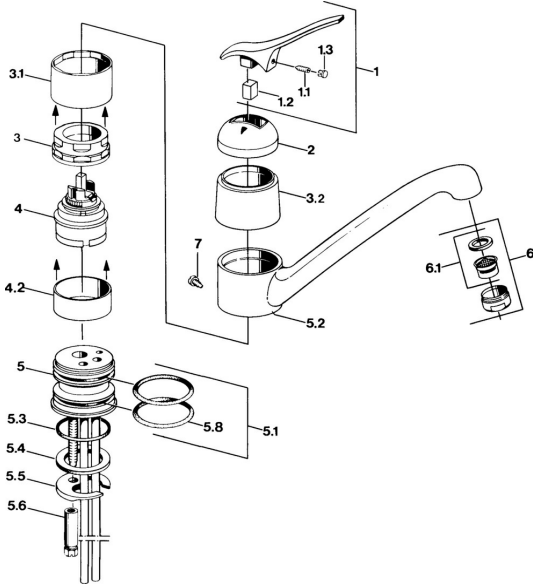

EAN: 4015474574977
static.hansa.com/0123210187

Spare parts

SP01232101

	Name	Code
1.1	Screw, M5x8, SW2.5	59904755
1.2	Bushing	59904778
1.3	Plug, hot/cold	59906705
2	Covering cap Chrome Discontinued	59905867
3.1	Screw sleeve Discontinued	59905868
3.2	Protective sleeve Discontinued	59905869
4	Cartridge, 4.8 eco	59904601
4.2	Spacer sleeve Discontinued	59905871
5.1	Sealing kit	59904891
5.3	O-ring, 42x3.5	59904764
5.4	Gasket, 48x33.5x2	59902283
5.5	Fixing plate	59904765
5.6	Screw, M8x1, SW13	59904766
5.7	Fixing set	59910749
5.8	O-ring, 47.22x3.53 Discontinued	59911386
6	Aerator, M24x1 A White Discontinued	59905419
6	Aerator, M24x1 Mocha Discontinued	59904998
6	Aerator, M24x1 STD HC A Chrome	59902366
6.1	Aerator, M22/24 A	59902081