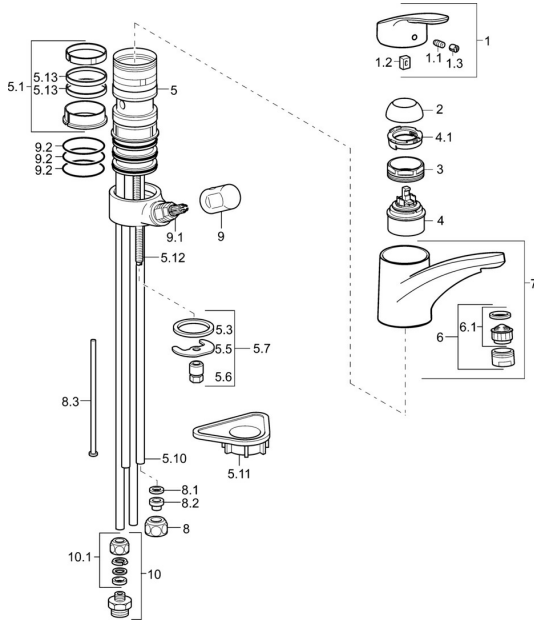

EAN: 4015474276611
static.hansa.com/01211183

Spare parts

SP01211183

	Name	Code
1	Lever, L=93 mm Chrome	01880083
1.1	Screw, M5x8, SW2.5	59904755
1.2	Bushing	59904778
1.3	Symbol plug Grey	59912112
2	Covering cap Chrome	59912647
3	Fixing screw, M50x1, SW45	59904890
4	Cartridge, 4.8 eco	59904601
4.1	Hot water limiter	59904759
5.1	Sealing kit	59912646
5.2	Raising socket, 30 mm Chrome	59912710
5.3	Gasket, 37x48x3.5	59911422
5.5	Fixing plate	59904765
5.6	Screw, M8x1, SW13	59904766
5.7	Fixing set	59910749
5.10	Pipe, 8x530 Discontinued	59911895
5.11	Supporting plate	59910008
5.12	Fixing screw, M8x1, L=140	59912474
5.13	Gasket, 40.3x6	59911387
6	Aerator, M24x1 A, low pressure Chrome	59902692
6.1	Aerator, M22/24, ND	59901553
7	Spout Chrome	59912711
8	Fitting nut	59904969
8.1	Sealing kit, 14.9x8.5x1	59902352
8.2	Sealing kit, 10x8	59902272
8.3	Hose	59902151
9	Handle Chrome	59910370
9.1	Headpart, G1/2	59913457
9.2	O-ring, d 45x2.5	59911151
10	Connector nipple, G3/4xG3/8 Discontinued	59910940
10.1	Nipple Discontinued	59910377