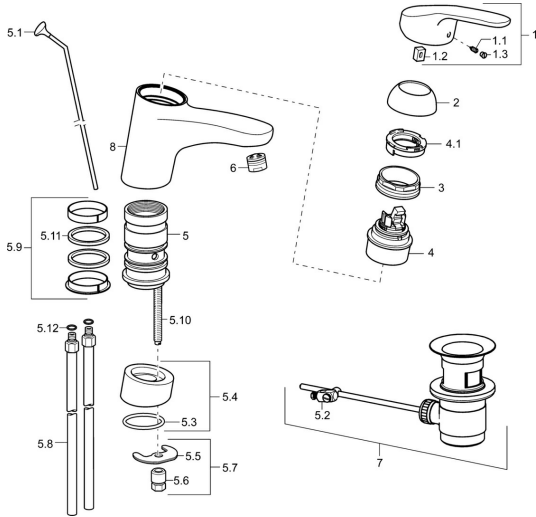

EAN: 4015474271586
static.hansa.com/01192186

Spare parts

SP01192183

	Name	Code
1	Lever, L=93 mm Chrome	01880083
1	Long lever, L=138 Chrome	01880076
1.1	Screw, M5x8, SW2.5	59904755
1.2	Bushing	59904778
1.3	Symbol plug Grey	59912112
2	Covering cap Chrome	59912647
3	Fixing screw, M50x1, SW45	59904890
4	Cartridge, 4.8 eco	59904601
4.1	Hot water limiter	59904759
5.1	Pop-up operating rod Chrome Discontinued	59914050
5.2	Swivel joint	59904624
5.4	Raising sockel Chrome	59914051
5.5	Fixing plate	59904765
5.6	Screw, M8x1, SW13	59904766
5.7	Fixing set	59910749
5.8	Coupling pipe, L=430, M10x1	59912550
5.9	Sealing kit	59912646
5.10	Fixing screw, M8x1, L=140	59912474
5.11	Gasket, 40.3x6	59911387
5.12	O-ring, d 7.65x1.78	59902337
6	Aerator, M24x1 (2011-)	59913739
7	Pop-up waste Chrome	59904620
8	Spout Chrome Discontinued	59914052