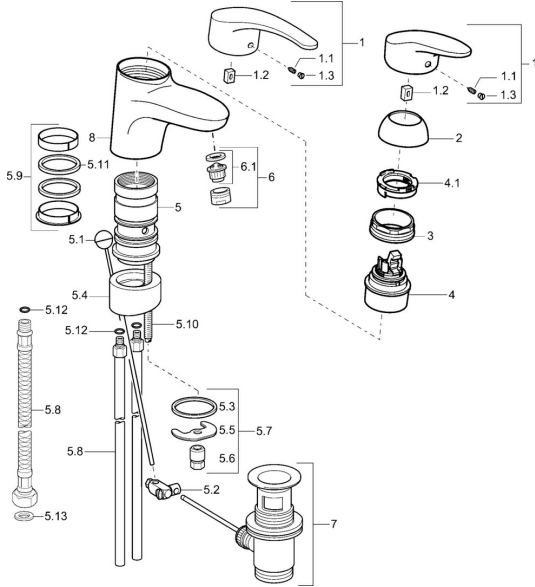

EAN: 4015474078482
static.hansa.com/01192176

Spare parts

SP01192173

	Name	Code
1	Lever, L=87 mm	59914195
1	Long lever, L=138 Chrome	01880076
1.1	Screw, M5x8, SW2.5	59904755
1.2	Bushing	59904778
1.3	Symbol plug Grey	59912112
2	Covering cap Chrome	59912647
3	Fixing screw, M50x1, SW45	59904890
4	Cartridge, 4.8 eco	59904601
4.1	Hot water limiter	59904759
5.1	Pop-up operating rod Chrome	59912505
5.2	Swivel joint	59904624
5.3	Gasket, 37x48x3.5	59911422
5.5	Fixing plate	59904765
5.6	Screw, M8x1, SW13	59904766
5.7	Fixing set	59910749
5.8	Coupling pipe, L=430, M10x1	59912550
5.8	Flexible pipe, L=430, G3/8-M10x1	59912515
5.9	Sealing kit	59912646
5.10	Fixing screw, M8x1, L=140	59912474
5.11	Gasket, 40.3x6	59911387
5.12	O-ring, d 7.65x1.78	59902337
5.13	Gasket, 9.5x14.4x2	59912551
6	Aerator, M24x1 STD HC A Chrome	59902366
6	Aerator, M24x1 A White Discontinued	59905419
6	Aerator, M24x1 (2011-)	59913739
6.1	Aerator, M22/24 A	59902081
7	Pop-up waste Chrome	59904620
8	Spout Chrome Discontinued	59912644